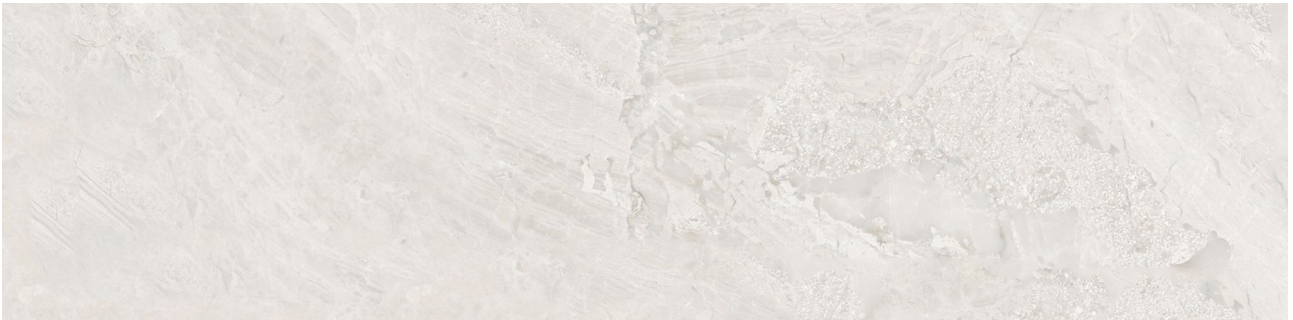

WORLD TILE

PRODUCT

FLORENCE 3X12 IVORY MATTE BULLNOSE

Tile | 3"x12" | Glazed Porcelain