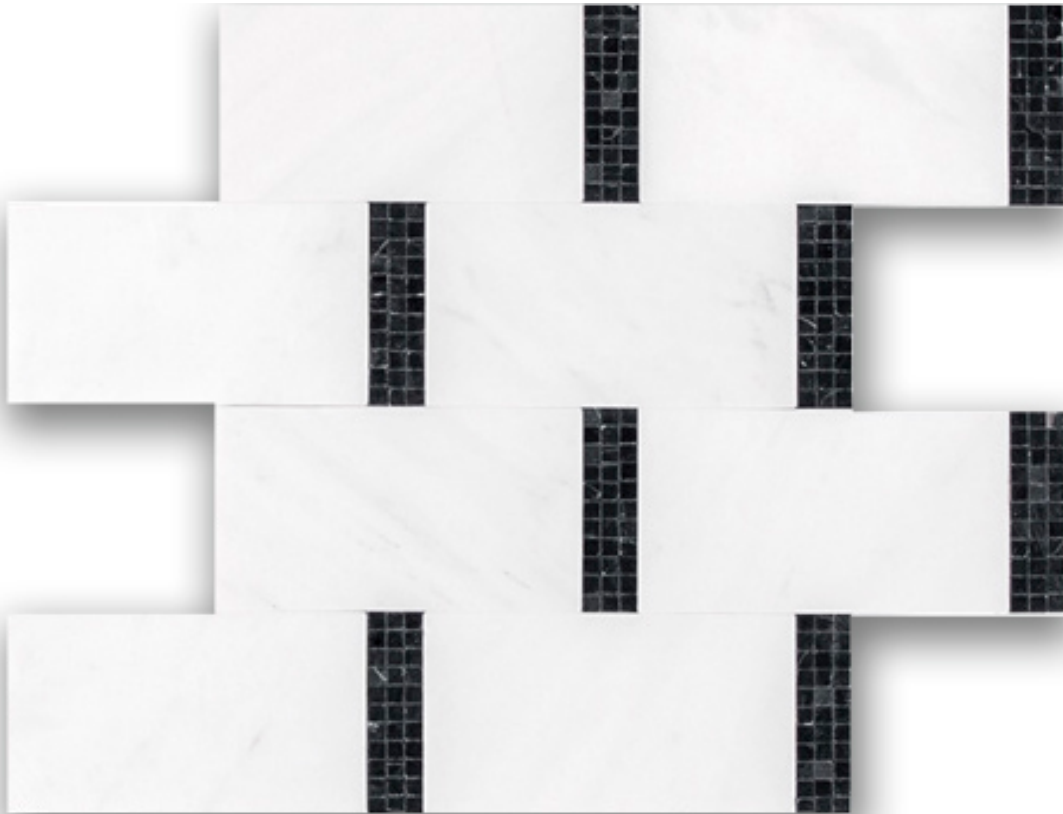

WORLD TILE

PRODUCT
STARK BRICK MOSAIC MARBLED

Mosaic and Decorative Tile | 3"x12" |

TECHNICAL DATA

CODE: RVHA025
NAME: Stark Brick Mosaic Marbled
SIZE: 3"x12"
SERIES: Hamptons Collection
LOOK: Multi-Look Mosaics
FAMILY: Mosaic and Decorative Tile
BILLING UNIT: SH
STYLE: Contemporary
TYPE OF PIECE: Mosaic
USE: Floor and Wall