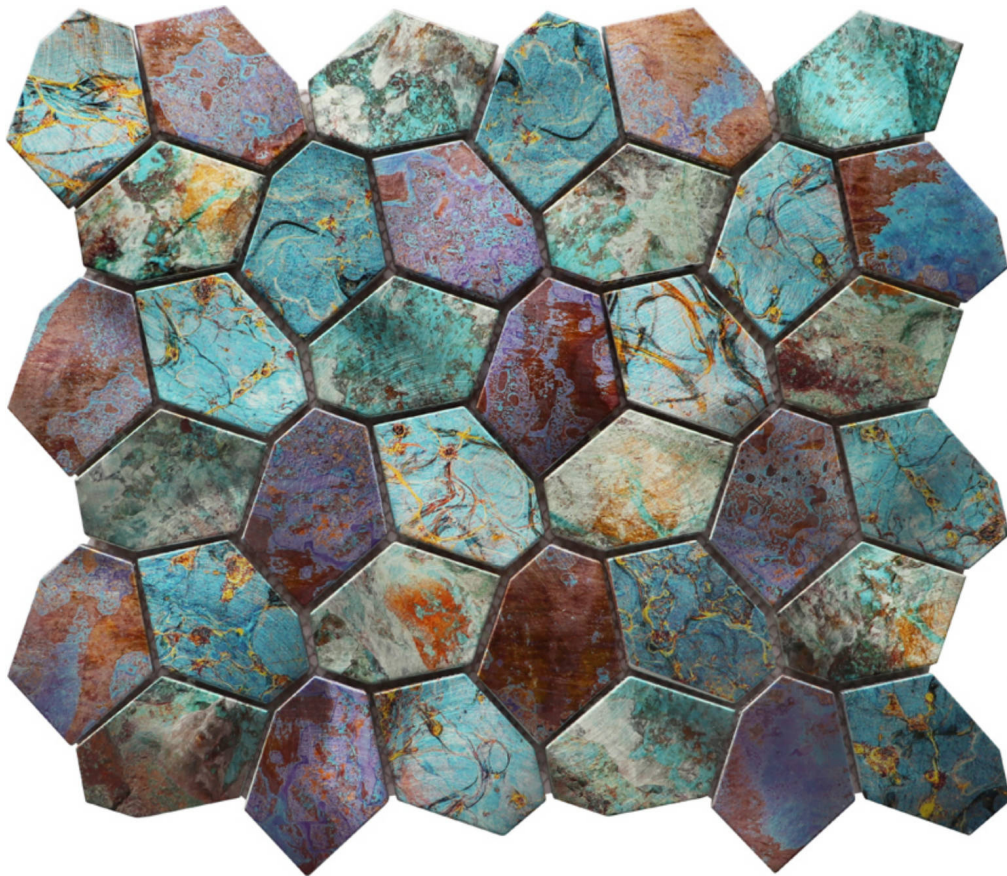

# WORLD TILE

---

### HEXAGON MIX METALLIC GREEN RUST MOSAIC

---

Mosaic and Decorative Tile | 11"x12" | Metal

### TECHNICAL DATA

CODE: RVCHAWM058  
NAME: Hexagon Mix Metallic Green Rust Mosaic  
SIZE: 11"x12"  
SERIES: Chelsea Collection  
LOOK: Multi-Look Mosaics  
FAMILY: Mosaic and Decorative Tile  
BILLING UNIT: SH  
SUITABLE FOR: Backsplash,Indoor,Shower  
TYPOLOGY: Metal  
TYPE OF PIECE: Mosaic  
USE: Wall only