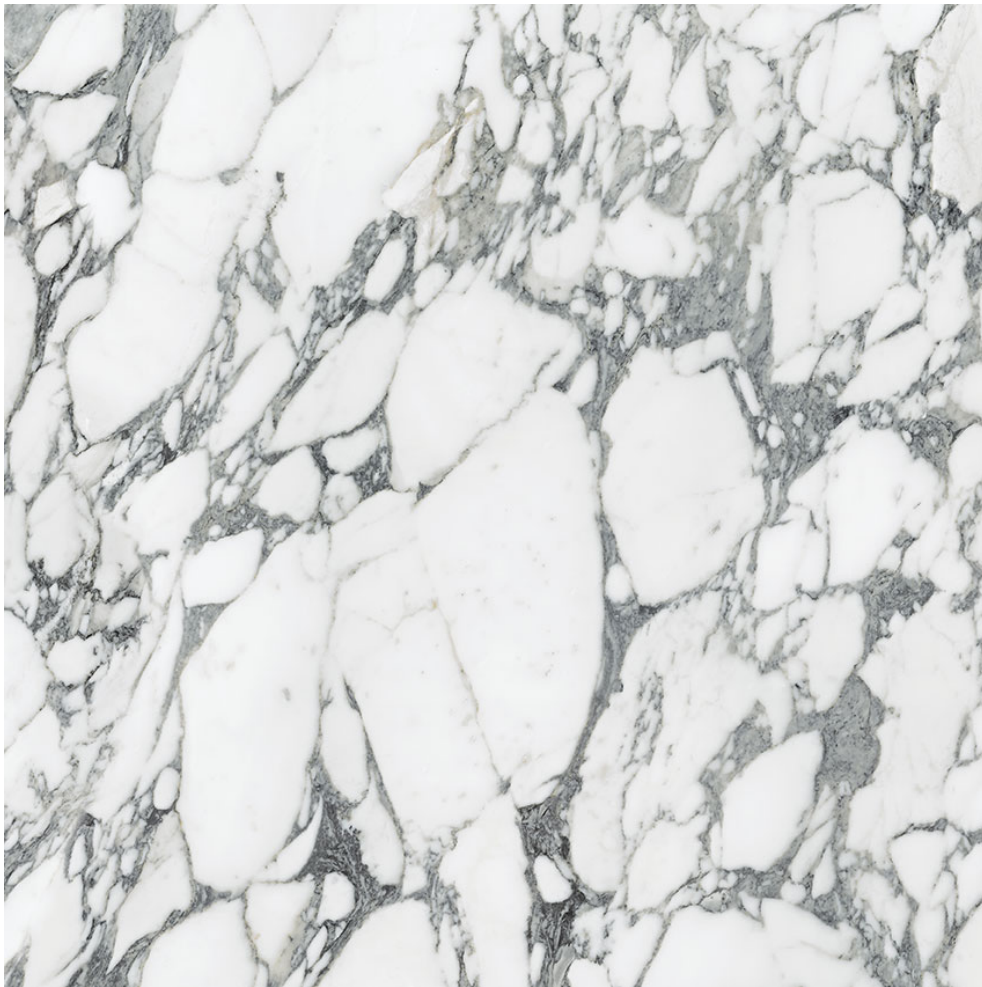

# WORLD TILE

---

### TECHNICAL DATA

CODE: QUSW-IA-7P

NAME: Royal Stoneworks 36X36 Italian Arabescato Polished

SIZE: 36"x36"

SERIES: Royal Stoneworks

FINISH: Polished

LOOK: Stone Look

EDGE: Rectified

FAMILY: Tile

FROST RESISTANCE: Yes

SHADE VARIATION: V3

SPECIAL ORDER: Special Order

STYLE: Contemporary

SUITABLE FOR: Indoor|Shower

TPOLOGY: Porcelain

TYPE OF PIECE: Field Tile