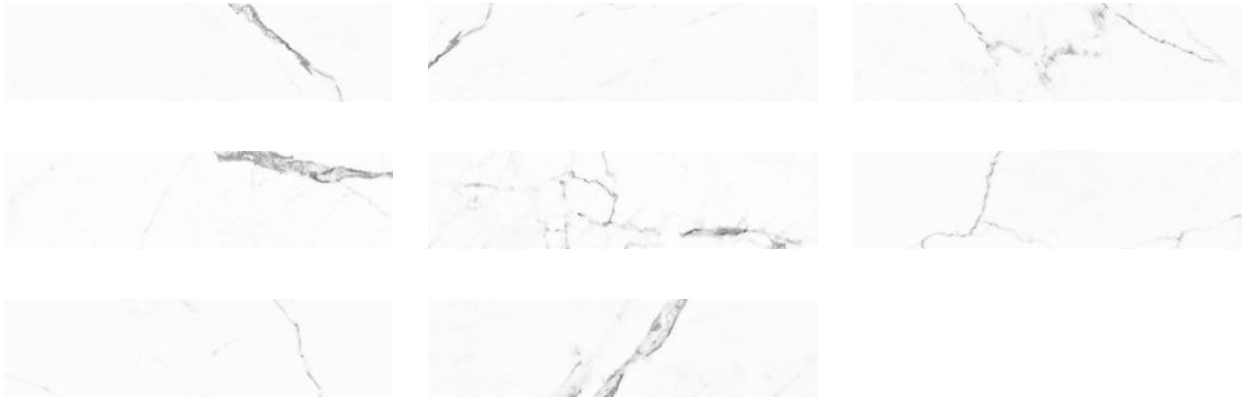

GRAPHIC VARIETY