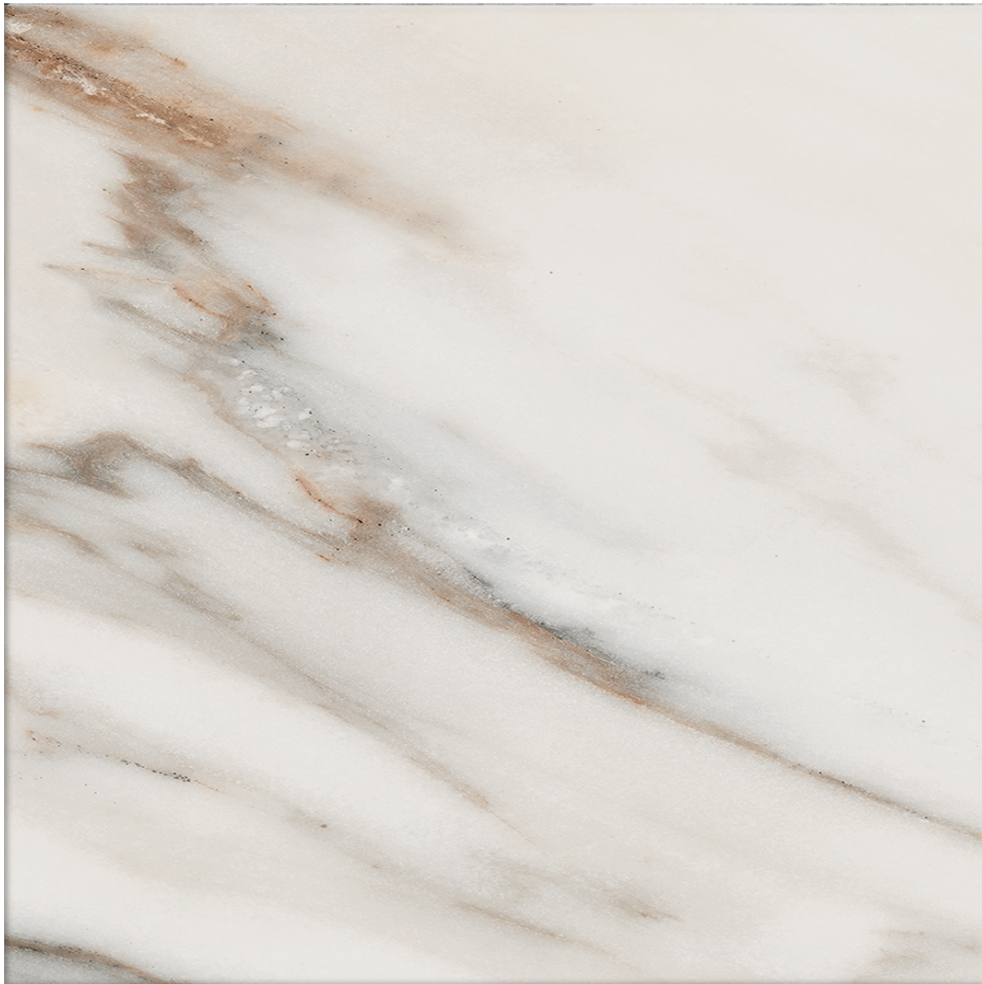

WORLD TILE

PRODUCT
OBSESSION 10X10 CALACATTA

Tile | 10"x10" | Glazed Porcelain

ROOM SCENES

TECHNICAL DATA

CODE: QUOB-CA-3
NAME: Obsession 10x10 Calacatta
SIZE: 10"x10"
SERIES: Obsession
FINISH: Matt
LOOK: Marble Look
BREAKING STRENGTH (APH): ≥ 1300 N
CHEMICAL RESISTANCE (APH): GA GLA GHA
DCOF (APH): > 0.42
STATUS: Coming soon
FAMILY: Tile
FROST RESISTANCE: Yes
MOHS (APH): 6
PEI: 4
R VALUE (APH): R9
BILLING UNIT: SF
SHADE VARIATION: V1
STAIN RESISTANCE (APH): 5
STYLE: Classic
SUITABLE FOR: Backsplash|Indoor|Shower
TYPOLOGY: Glazed Porcelain
THICKNESS (APH): 9 mm
TYPE OF PIECE: Field Tile
USE: Floor and Wall
WATER ABSORPTION (APH): $\leq 0.5\%$
NOTES: 22 graphic variations