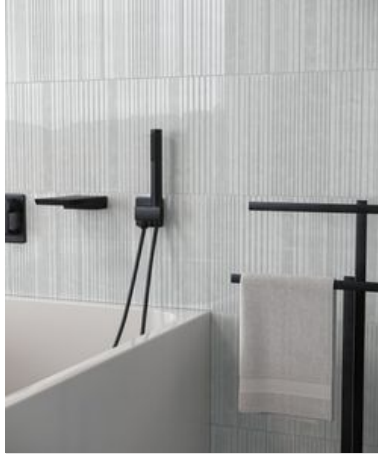

WORLD TILE

PRODUCT

GEOMETRA 3X12 SILVER DIVIDE

Mosaic and Decorative Tile | 3"x12" | Pressed Glazed Ceramic

ROOM SCENES

TECHNICAL DATA

CODE: AC4000-03090

NAME: Geometra 3x12 Silver Divide

SIZE: 3"x12"

SERIES: Geometra

FINISH: Gloss

LOOK: Glass

FAMILY: Mosaic and Decorative Tile

SHADE VARIATION: V2

SPECIAL ORDER: Special Order

SUITABLE FOR: Indoor