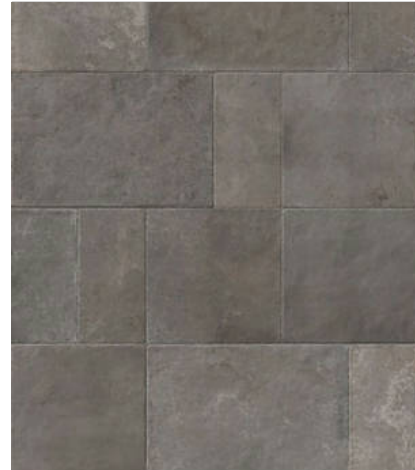

WORLD TILE

PRODUCT
MENFI GREY 24X36"

Tile | 24"x36" | Porcelain

GRAPHIC VARIETY

DETAILS

ROOM SCENES

TECHNICAL DATA

CODE: QUEL-ME-3
NAME: Menfi Grey 24X36"
SIZE: 24"x36"
SERIES: Elevation
FINISH: Natural
LOOK: Stone Look
EDGE: Rectified
FAMILY: Tile
FROST RESISTANCE: Yes
PEI: 4
BILLING UNIT: SF
STYLE: Traditional
SUITABLE FOR: |Indoor|Shower
TYPOLOGY: Porcelain
THICKNESS (APH): 10 mm
TYPE OF PIECE: Field Tile
USE: Floor and Wall