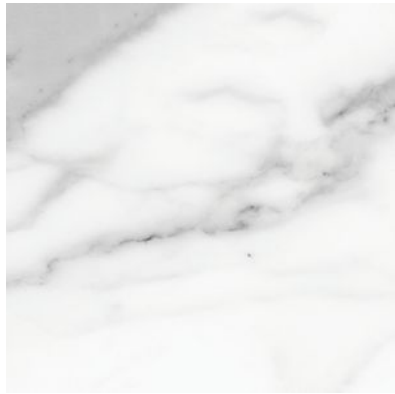

WORLD TILE

PRODUCT

FLORENCE 20X20F STATUARIO MATTE

Tile | 20"x20" | Glazed Porcelain

GRAPHIC VARIETY

TECHNICAL DATA

CODE: QUFC-ST-3
NAME: Florence 20X20F Statuario Matte
SIZE: 20"x20"
SERIES: Florence
FINISH: Matt
LOOK: Marble Look
BREAKING STRENGTH (APH): >350 - >1600
CHEMICAL RESISTANCE (APH): CLASS A
DCOF (APH): MATTE ≥ 0.60
FAMILY: Tile
FROST RESISTANCE: Yes
PEI: 4
R VALUE (APH): MATTE R10
BILLING UNIT: SF
SHADE VARIATION: V3
STAIN RESISTANCE (APH): CLASS A & 5
STYLE: Contemporary
SUITABLE FOR: Indoor, Outdoor, Pool, Backsplash, Shower
TYPOLOGY: Glazed Porcelain
THICKNESS (APH): 8.5 mm
TYPE OF PIECE: Field Tile
USE: Floor and Wall
WATER ABSORPTION (APH): $\leq 0.5\%$