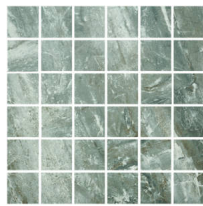

Amur 12X24
12"x24" | Porcelain

Yangtze 12X24
12"x24" | Porcelain

Congo 12X24
12"x24" | Porcelain

Parana 12X24
12"x24" | Porcelain

Obi 12X24
12"x24" | Porcelain

Obi 4X12
4"x12" | Porcelain

Parana 4X12
4"x12" | Porcelain

Congo 4X12
4"x12" | Porcelain

Yangtze 4X12
4"x12" | Porcelain

Amur 4X12
4"x12" | Porcelain

Obi 2X2 Mosaic
12"x12" | Porcelain

Congo 2X2 Mosaic
12"x12" | Porcelain

Parana 2X2 Mosaic
12"x12" | Porcelain

Amur 2X2 Mosaic
12"x12" | Porcelain

Yangtze 2X2 Mosaic
12"x12" | Porcelain

ROOM SCENES

Size	Product type	BOX			PALLET		
		pcs	sqft	lb	boxes	sqft	lb
3"x24"	Bullnose	18	12.16		54	656.64	
12"x24"	Field Tile	8	16.04				
4"x12"	Field Tile	33	10.76				
12"x12"	Mosaic	6					