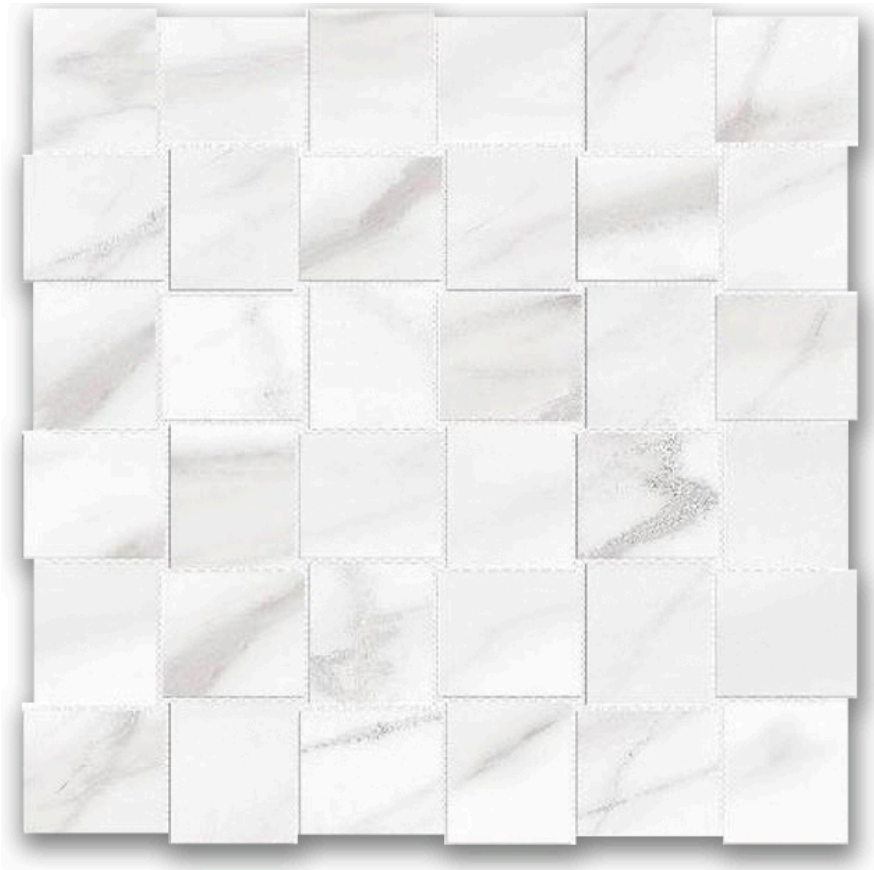

WORLD TILE

PRODUCT

MATTE 2X2 INFATUATION BASKETWEAVE MOSAIC

Tile | 12"x12" | Porcelain

TECHNICAL DATA

CODE: QUAD-IF-M1N
NAME: Matte 2X2 Infatuation Basketweave Mosaic
SIZE: 12"x12"
SERIES: Ardor
FINISH: Matt
LOOK: Marble Look
EDGE: Rectified
FAMILY: Tile
FROST RESISTANCE: Yes
MOSAIC CHIP SIZE: 2"x2"
BILLING UNIT: SF
STYLE: Contemporary
SUITABLE FOR: Backsplash|Indoor
TYPOLOGY: Porcelain
TYPE OF PIECE: Mosaic
USE: Floor and Wall