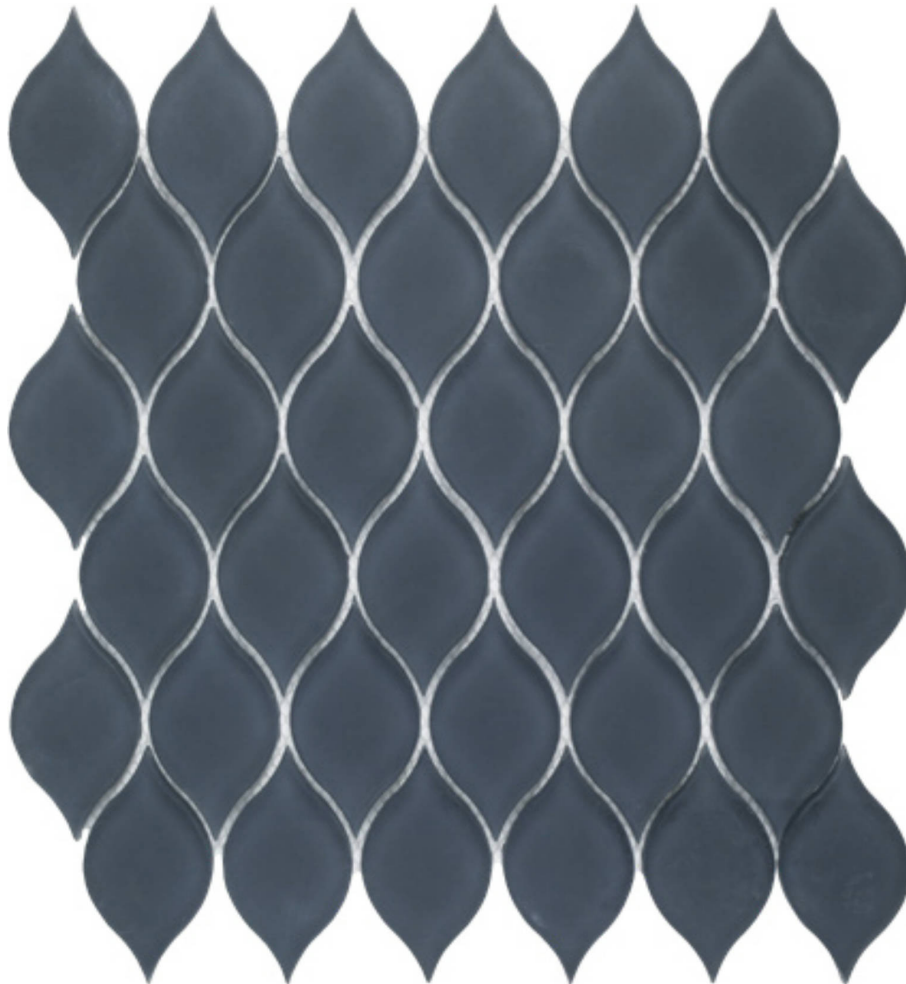

WORLD TILE

PRODUCT WAVES MOSAIC

Mosaic and Decorative Tile | 9.5"x10.88" | Glass

ROOM SCENES

TECHNICAL DATA

CODE: RVHA032
NAME: Waves Mosaic
SIZE: 9.5"x10.88"
SERIES: Hamptons Collection
LOOK: Multi-Look Mosaics
FAMILY: Mosaic and Decorative Tile
BILLING UNIT: SH
STYLE: Contemporary
SUITABLE FOR: Backsplash, Indoor
TYPOLOGY: Glass
TYPE OF PIECE: Mosaic
USE: Wall only