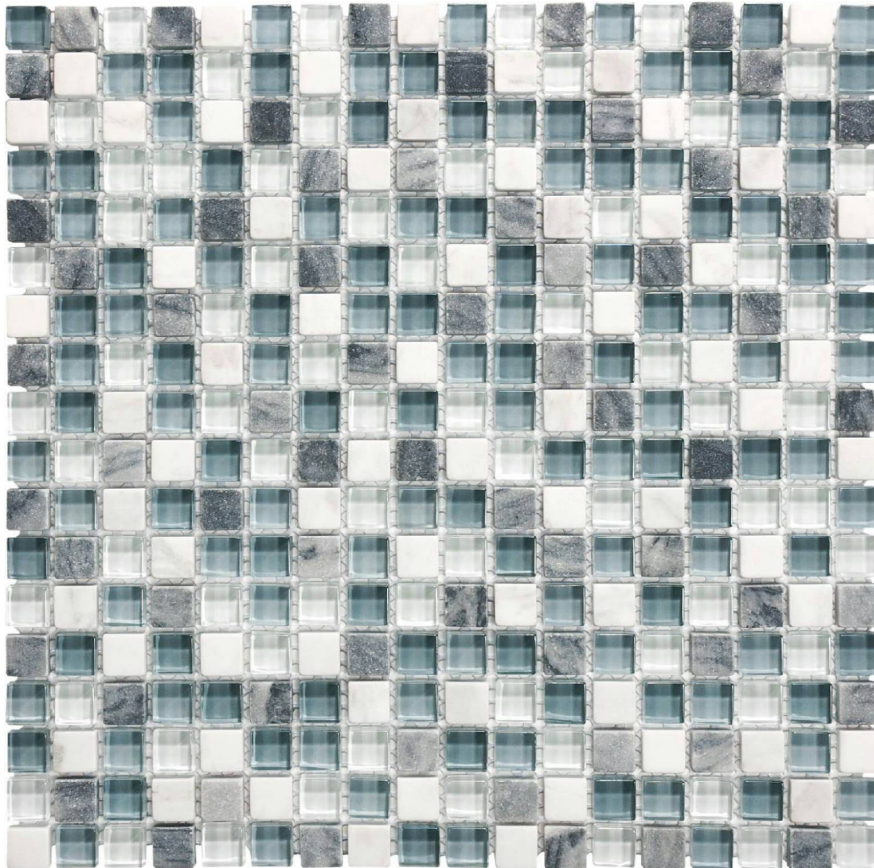

WORLD TILE

PRODUCT

5/8X5/8 WATERFALL MOSAIC

Mosaic and Decorative Tile | 12"x12" | Mixed Materials

TECHNICAL DATA

CODE: AC35-007
NAME: 5/8X5/8 Waterfall Mosaic
SIZE: 12"x12"
SERIES: Bliss
FINISH: Matt
LOOK: Multi-Look Mosaics
FAMILY: Mosaic and Decorative Tile
BILLING UNIT: SF
SUITABLE FOR: Indoor
TYPOLOGY: Mixed Materials
TYPE OF PIECE: Mosaic
USE: Floor and Wall
NOTES: Number Of Rows Per Sheet = 18