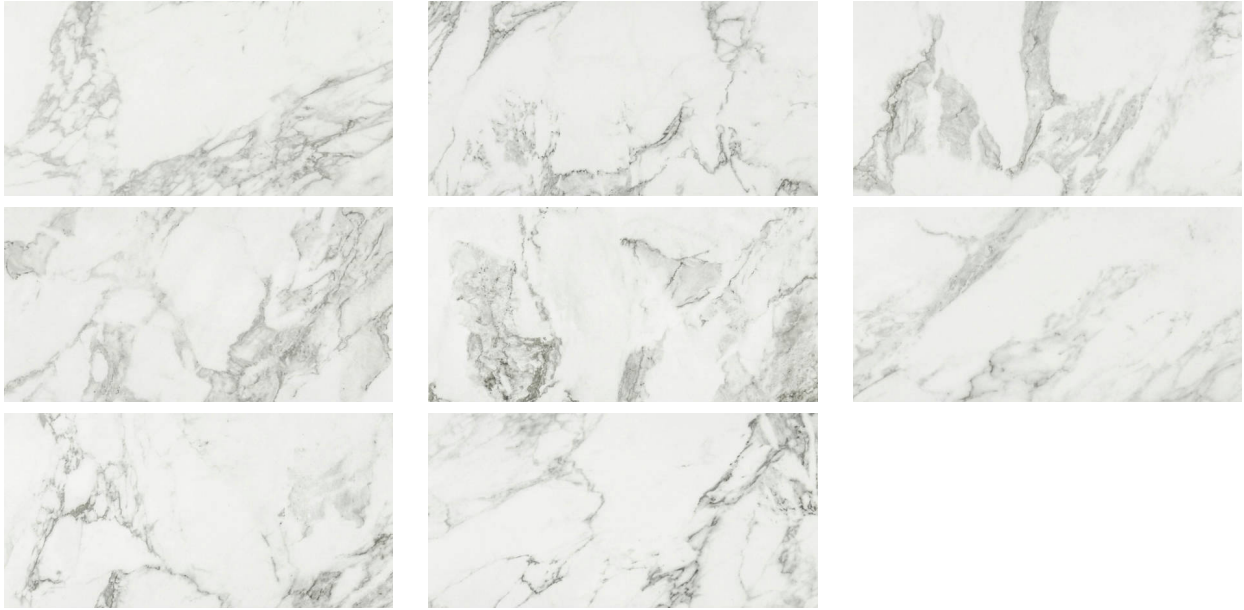

WORLD TILE

PRODUCT

ARABESCATO VERONA POLISHED 24X48

Tile | 24"x48" | Glazed Porcelain

GRAPHIC VARIETY

ROOM SCENES

TECHNICAL DATA

CODE: QULX-AR-4PN
NAME: Arabescato Verona Polished 24X48
SIZE: 24"x48"
SERIES: Luxury
FINISH: Polished
LOOK: Marble Look
EDGE: Rectified
FAMILY: Tile
FROST RESISTANCE: Yes
PEI: 4
BILLING UNIT: SF
STYLE: Contemporary
SUITABLE FOR: Indoor|Shower
TYPOLOGY: Glazed Porcelain
TYPE OF PIECE: Field Tile
USE: Floor and Wall