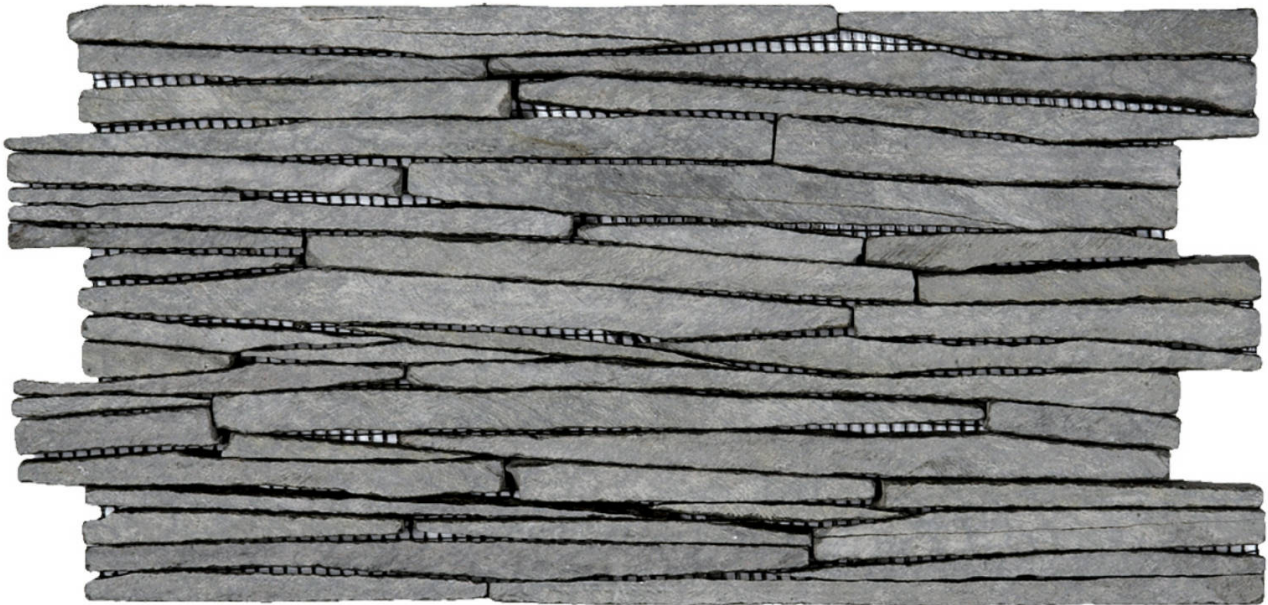

# WORLD TILE

---

### GREY SLICED SLATE INTERLOCKING MOSAIC

---

Mosaic and Decorative Tile | 6"x12" | Natural Stone

### TECHNICAL DATA

CODE: RVCHAWA014  
NAME: Grey Sliced Slate Interlocking Mosaic  
SIZE: 6"x12"  
SERIES: Chelsea Collection  
FINISH: Matt  
LOOK: Multi-Look Mosaics  
FAMILY: Mosaic and Decorative Tile  
BILLING UNIT: SH  
SUITABLE FOR: Backsplash,Indoor,Outdoor,Shower,Pool  
TYPOLOGY: Natural Stone  
TYPE OF PIECE: Mosaic  
USE: Wall only