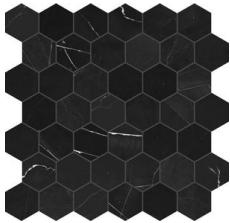

WORLD TILE

SERIES GALAXIA NERO

|| Marble

A black marble with infinite depth and a noble quality that radiates royalty. Galaxia Nero®'s dark background is traversed by seams of grey, evoking both the earth's fault lines and the infinite profundities of outer space.

PRODUCTS

Galaxia Nero 12x24
12"x24" | Marble

Galaxia Nero 24 Picket
12"x20" | Marble

Galaxia Nero 1.25 Penny Round Mosaic
10"x14" | Marble

Galaxia Nero 2 Hexagon Mosaic
12"x12" | Marble

Galaxia Nero 2x6 Picket Mosaic
10.5"x12" | Marble

Galaxia Nero 3x12
3"x12" | Marble

Galaxia Nero 1.25x12 Deco-Bar
1.25"x12" | Marble

Galaxia Nero .5x12 Deco-Bar
0.5"x12" | Marble

ROOM SCENES

Size	Product type	BOX			PALLET		
		pcs	sqft	lb	boxes	sqft	lb
12"x24"	Field Tile	4	7.97	52.492		382.56	
12"x20"	Field Tile	4	6.46	39.684		310.08	
10"x14"	Mosaic	5	4.95	25.465		49.5	
12"x12"	Mosaic	5	4.95	26.345		49.5	
10.5"x12"	Mosaic	5	4.41	22.31		44.1	
3"x12"	Field Tile	30	7.43	48.42		334.35	
1.25"x12"	Trim	5	4.41	22.82		44.1	
0.5"x12"	Trim	50		17.4			