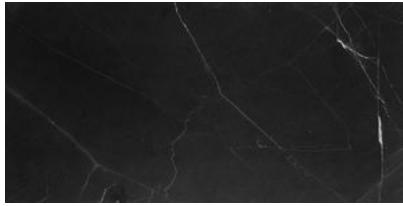

PRODUCTS

Galaxia Nero 12x24
12"x24" | Marble