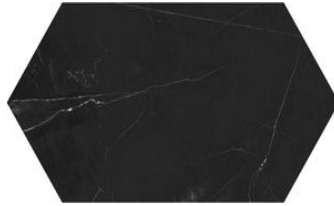

WORLD TILE

SERIES GALAXIA NERO

|| Marble

A black marble with infinite depth and a noble quality that radiates royalty. Galaxia Nero®'s dark background is traversed by seams of grey, evoking both the earth's fault lines and the infinite profundities of outer space.

PRODUCTS

Galaxia Nero 12x24
12"x24" | Marble

Galaxia Nero 24 Picket
12"x20" | Marble

Galaxia Nero 1.25 Penny Round Mosaic
10"x14" | Marble

Galaxia Nero 2 Hexagon Mosaic
12"x12" | Marble

Galaxia Nero 2x6 Picket Mosaic
10.5"x12" | Marble