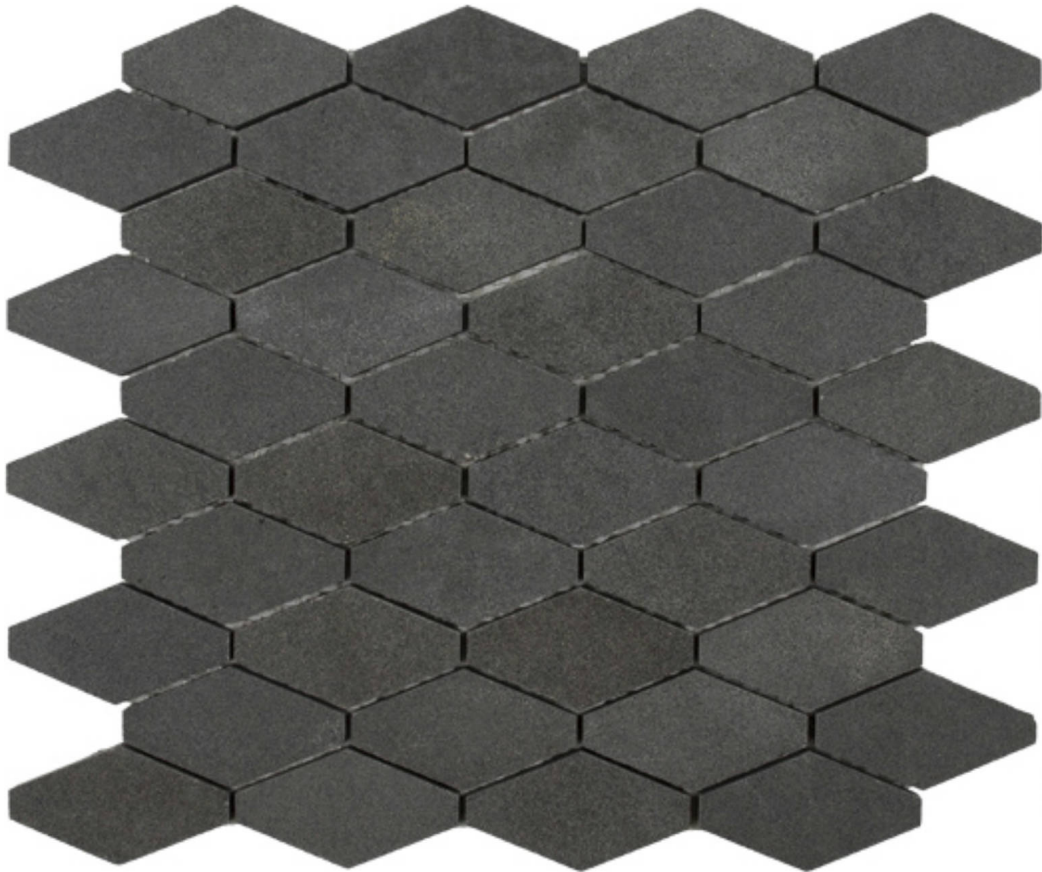

WORLD TILE

PRODUCT

SOLITAIRE MOSAIC BASALT

Mosaic and Decorative Tile | 3"x12" |

TECHNICAL DATA

CODE: RVHA068

NAME: Solitaire Mosaic Basalt

SIZE: 3"x12"

SERIES: Hamptons Collection

LOOK: Multi-Look Mosaics

FAMILY: Mosaic and Decorative Tile

BILLING UNIT: SH

STYLE: Contemporary

TYPE OF PIECE: Mosaic

USE: Floor and Wall

PACKING