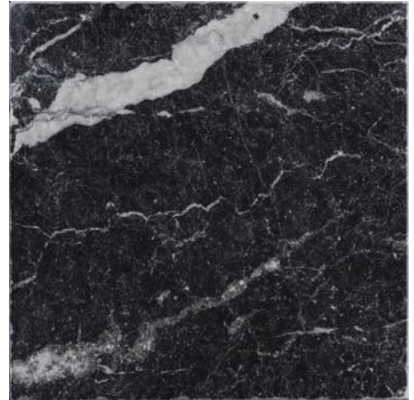

## SERIES OBSESSION

---

Marble Look | | Glazed Porcelain

Obsession is an ode to the elegance of marble, enhancing its natural beauty through four iconic types: Statuario, Calacatta, Carrara, and Nero. A distinctive feature of the collection is the delicate Matt finish, achieved through the application of fine granules that enrich the product, giving it a soft and silky texture.

### PRODUCTS

**Obsession 10x10 Calacatta**  
10"x10" | Glazed Porcelain

**Obsession 10x10 Carrara**  
10"x10" | Glazed Porcelain

**Obsession 10x10 Nero**  
10"x10" | Glazed Porcelain

**Obsession 10x10 Statuario**  
10"x10" | Glazed Porcelain