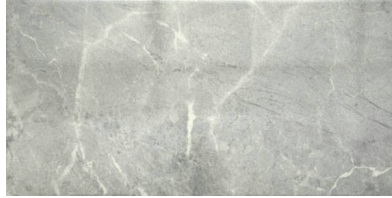

GRAPHIC VARIETY