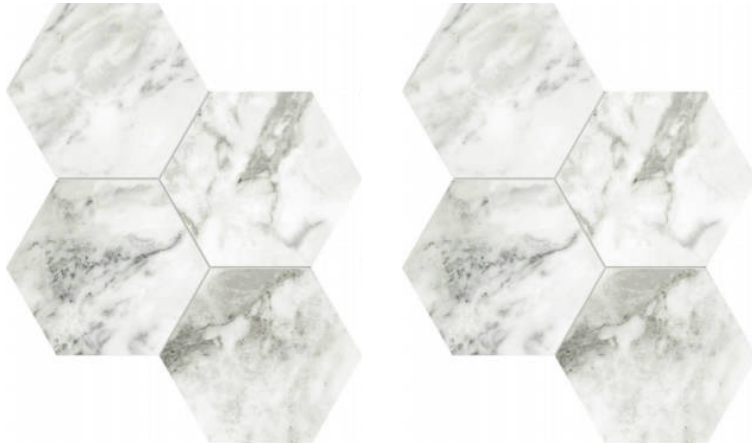

### ARABESCATO VERONA HONED 6

---

Tile | 12"x14" | Glazed Porcelain

## TECHNICAL DATA

CODE: QULX-AR-M1H  
NAME: Arabescato Verona Honed 6  
SIZE: 12"x14"  
SERIES: Luxury  
FINISH: Matt  
LOOK: Marble Look  
EDGE: Rectified  
FAMILY: Tile  
BILLING UNIT: SF  
STYLE: Contemporary  
SUITABLE FOR: Backsplash,Indoor,Shower  
TYPOLOGY: Glazed Porcelain  
TYPE OF PIECE: Mosaic  
USE: Floor and Wall