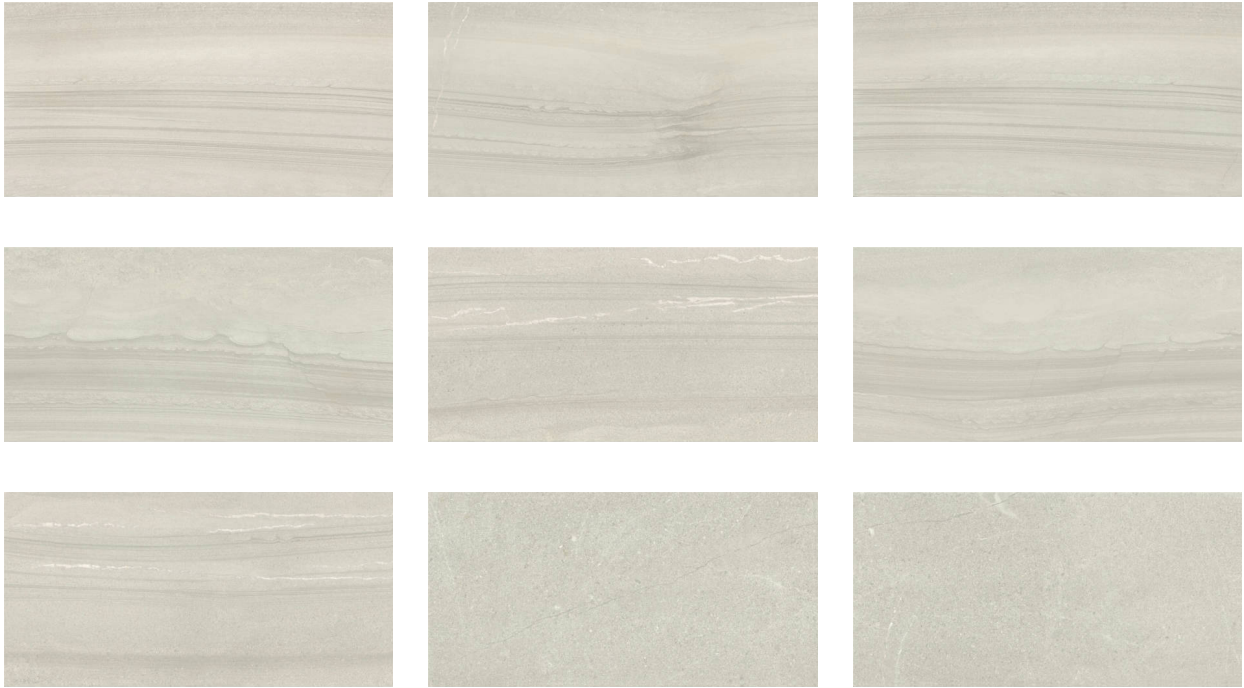

WORLD TILE

PRODUCT
12X24 COUNTRY TAUPE

Tile | 12"x24" | Porcelain

GRAPHIC VARIETY

TECHNICAL DATA

CODE: QURH-CO-1
NAME: 12x24 Country Taupe
SIZE: 12"x24"
SERIES: Rhythm
FINISH: Matt
LOOK: Marble Look
FAMILY: Tile
FROST RESISTANCE: Yes
PEI: 4
BILLING UNIT: SF
STYLE: Contemporary
SUITABLE FOR: Indoor, Shower
TYPOLOGY: Porcelain
TYPE OF PIECE: Field Tile
USE: Floor and Wall