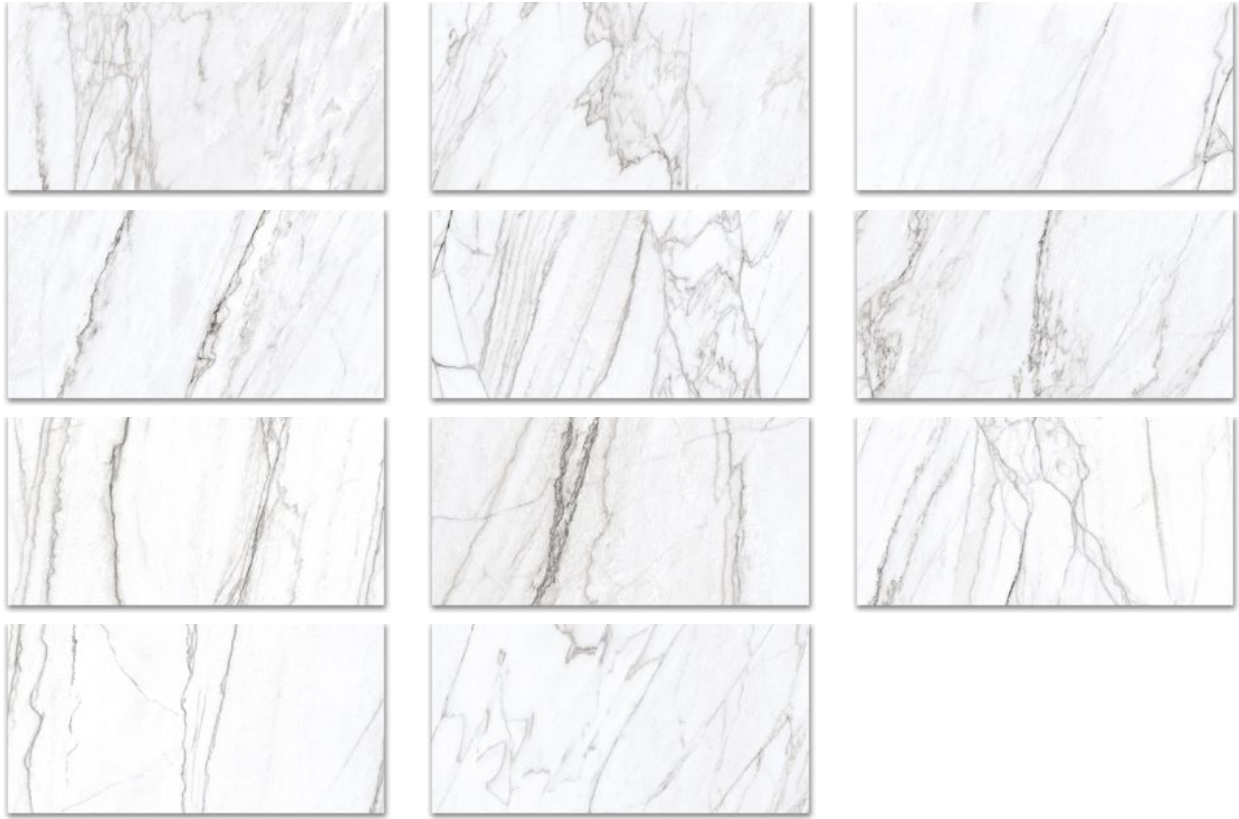

WORLD TILE

PRODUCT
12X24 MATTE GLAMOUR WHITE

Tile | 12"x24" | Porcelain

GRAPHIC VARIETY

TECHNICAL DATA

CODE: QUMY-GL-1M

NAME: 12X24 Matte Glamour White

SIZE: 12"x24"

SERIES: Mystique

FINISH: Matt

LOOK: Marble Look

CHEMICAL RESISTANCE (APH): Not Affected

EDGE: Rectified

FAMILY: Tile

FROST RESISTANCE: Yes

PEI: 4

BILLING UNIT: SF

SHADE VARIATION: V4

STAIN RESISTANCE (APH): Not Affected

STYLE: Contemporary

SUITABLE FOR: Indoor|Shower

TYPOLOGY: Porcelain

THICKNESS (APH): 10 mm

TYPE OF PIECE: Field Tile