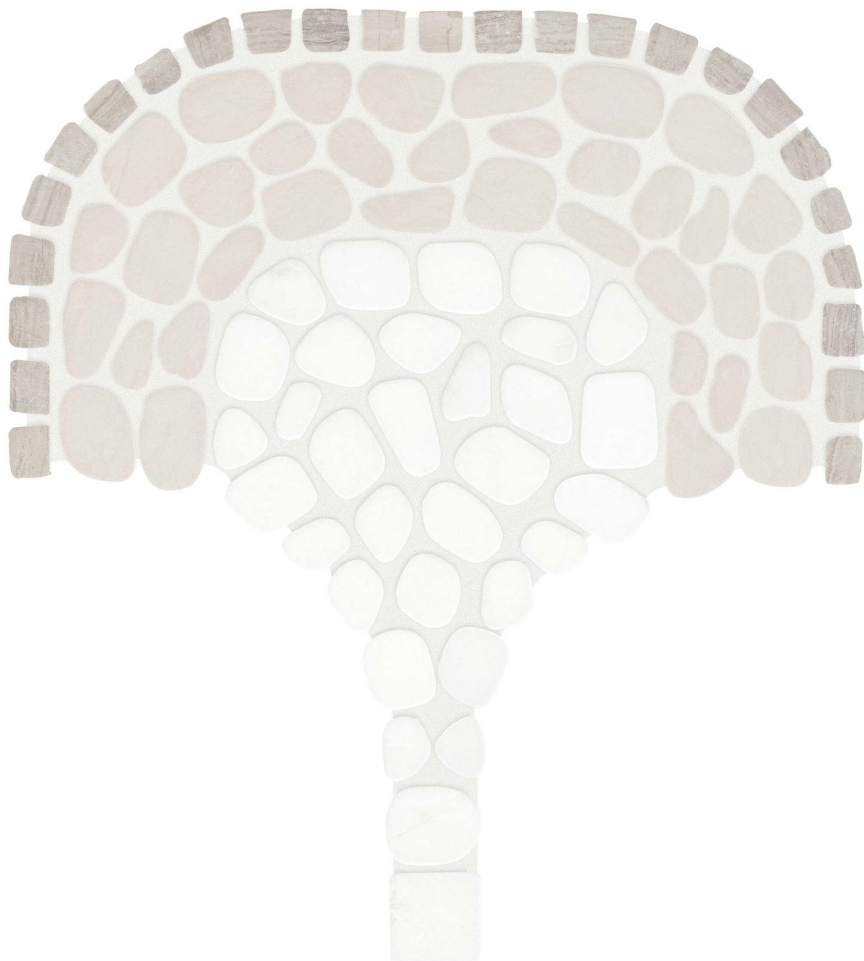

# WORLD TILE

---

### CABANA HORIZON FLOW PEBBLE

---

Stone | 7.8"×15.4" | Natural Stone

## TECHNICAL DATA

CODE: AS5001-04530

NAME: Cabana Horizon Flow Pebble

SIZE: 7.8"×15.4"

SERIES: Cabana

FINISH: Tumbled

FAMILY: Stone

BILLING UNIT: SF

SUITABLE FOR: Indoor|Shower

TPOLOGY: Natural Stone

TYPE OF PIECE: Mosaic

USE: Floor and Wall

NOTES: Mosaic sheet sizes are nominal and may vary slightly due to standard manufacturing tolerances.