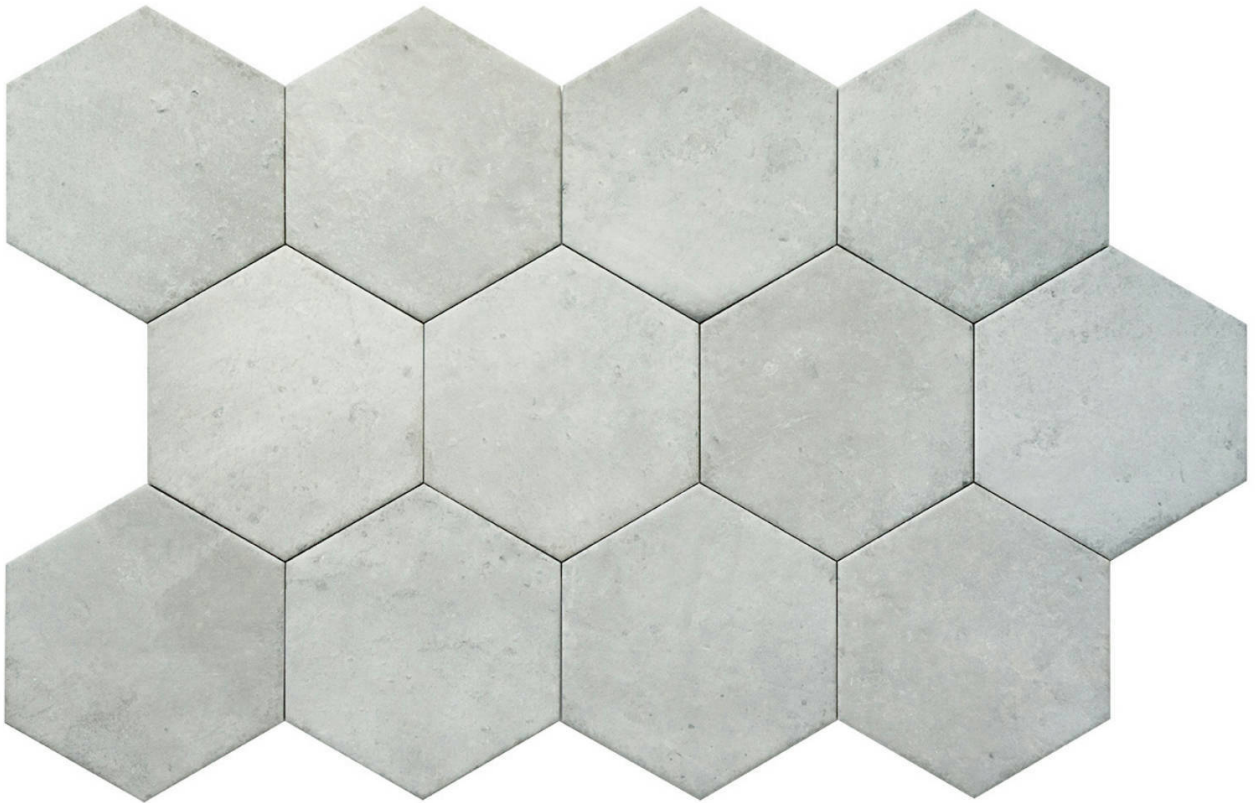

WORLD TILE

PRODUCT

ALMA 5.5X6.3 GREY HEXAGON

Tile | 5.5"x6.3" | Porcelain

GRAPHIC VARIETY

ROOM SCENES

TECHNICAL DATA

CODE: QUAL-GR-1
NAME: Alma 5.5X6.3 Grey Hexagon
SIZE: 5.5"x6.3"
SERIES: Alma
FINISH: Matt
LOOK: Terracotta
FAMILY: Tile
FROST RESISTANCE: Yes
PEI: 4
BILLING UNIT: SF
SHADE VARIATION: V3
STYLE: Industrial
SUITABLE FOR: Backsplash|Indoor|Outdoor|Pool|Shower
TYPOLOGY: Porcelain
TYPE OF PIECE: Field Tile
USE: Floor and Wall