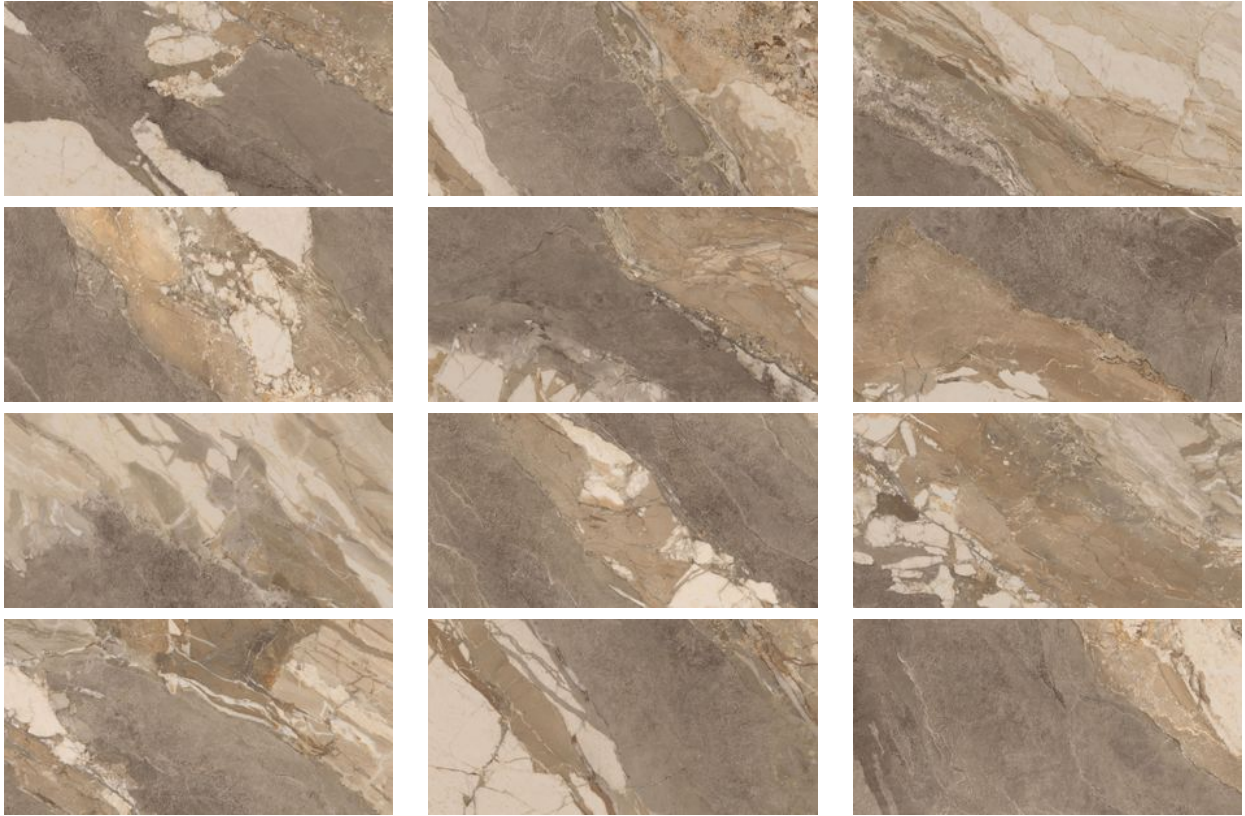

# WORLD TILE

---

**PRODUCT**  
**DYNASTY TAUPE 12X24**

---

Tile | 12"x24" | Porcelain

## GRAPHIC VARIETY

## TECHNICAL DATA

CODE: QUDY-TA-1  
NAME: Dynasty Taupe 12X24  
SIZE: 12"x24"  
SERIES: Dynasty  
FINISH: Matt  
LOOK: Marble Look  
BREAKING STRENGTH (APH): min. 35 N/mm<sup>2</sup>  
CHEMICAL RESISTANCE (APH): Not Affected  
FAMILY: Tile  
FROST RESISTANCE: Yes  
PEI: 4  
BILLING UNIT: SF  
SHADE VARIATION: V4  
STAIN RESISTANCE (APH): Not Affected  
STYLE: Traditional  
SUITABLE FOR: Indoor, Outdoor, Pool, Backsplash, Shower  
TYPOLOGY: Porcelain  
THICKNESS (APH): 8.5 Mm  
TYPE OF PIECE: Field Tile  
USE: Floor and Wall  
WATER ABSORPTION (APH): <=0.5%