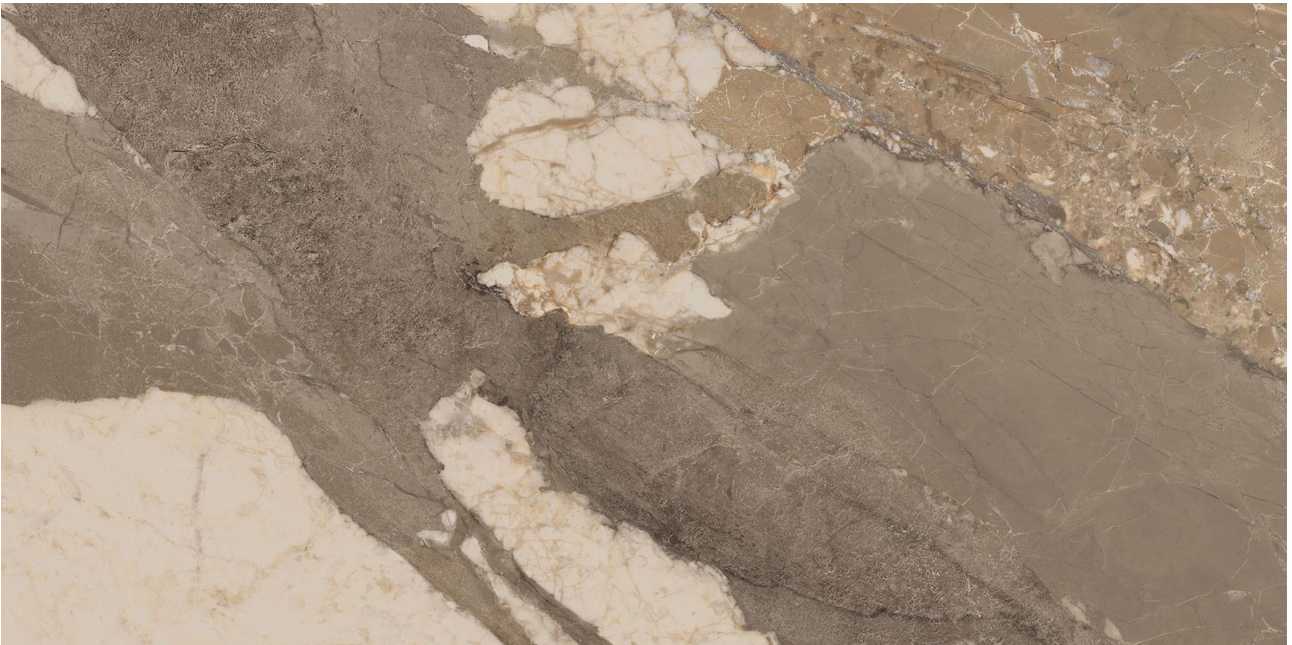

# WORLD TILE

---

**PRODUCT**  
**DYNASTY TAUPE 12X24**

---

Tile | 12"x24" | Porcelain

## TECHNICAL DATA

CODE: QUDY-TA-1  
NAME: Dynasty Taupe 12X24  
SIZE: 12"x24"  
SERIES: Dynasty  
FINISH: Matt  
LOOK: Marble Look  
BREAKING STRENGTH (APH): min. 35 N/mm<sup>2</sup>  
CHEMICAL RESISTANCE (APH): Not Affected  
FAMILY: Tile  
FROST RESISTANCE: Yes  
PEI: 4  
BILLING UNIT: SF  
SHADE VARIATION: V4  
STAIN RESISTANCE (APH): Not Affected  
STYLE: Traditional  
SUITABLE FOR: Indoor, Outdoor, Pool, Backsplash, Shower  
TYPOLOGY: Porcelain  
THICKNESS (APH): 8.5 Mm  
TYPE OF PIECE: Field Tile  
USE: Floor and Wall  
WATER ABSORPTION (APH): <=0.5%