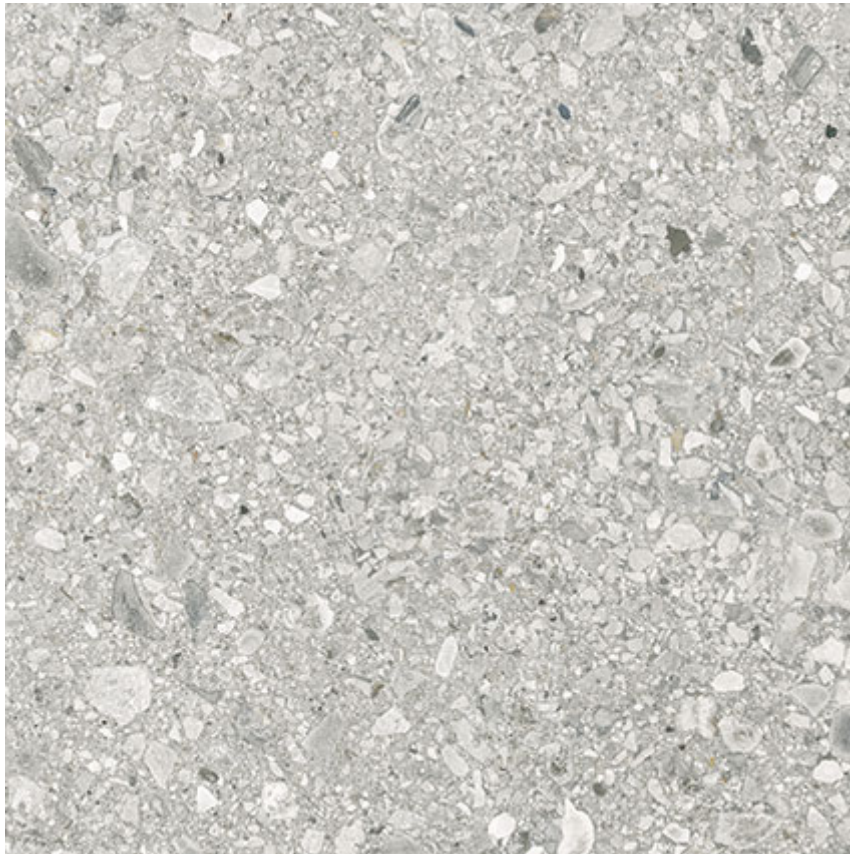

WORLD TILE

PRODUCT

ROYAL STONEWORKS 24X24 REGAL FOSSIL VEIN HONED

Tile | 24"x24" | Porcelain

TECHNICAL DATA

CODE: QUSW-RF-4H

NAME: Royal Stoneworks 24X24 Regal Fossil Vein Honed

SIZE: 24"x24"

SERIES: Royal Stoneworks

FINISH: Honed

LOOK: Stone Look

EDGE: Rectified

FAMILY: Tile

FROST RESISTANCE: Yes

SHADE VARIATION: V3

SPECIAL ORDER: Special Order

STYLE: Contemporary

SUITABLE FOR: Indoor|Shower

TPOLOGY: Porcelain

TYPE OF PIECE: Field Tile

USE: Floor and Wall

PACKING

Size	Product type	BOX			PALLET		
		pcs	sqft	lb	boxes	sqft	lb
24"x24"	Field Tile	3	11.52		42		