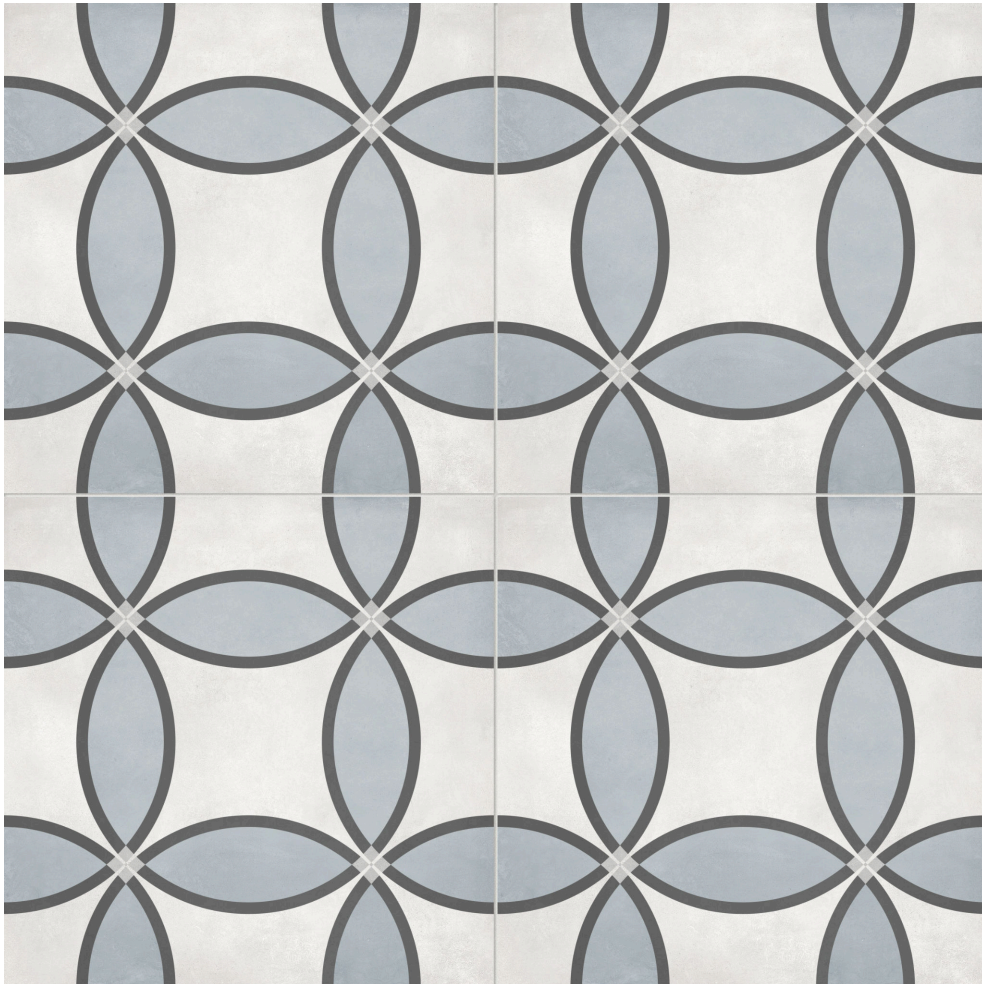

# WORLD TILE

---

## PRODUCT FORM 8X8 TIDE ZENITH

---

Tile | 8"x8" | Pressed Glazed Porcelain

## TECHNICAL DATA

CODE: AC4500-07690

NAME: Form 8x8 Tide Zenith

SIZE: 8"x8"

SERIES: Form AC

FINISH: Matte

LOOK: Patterned Tiles

BREAKING STRENGTH (APH):  $\geq 310 \geq 1300$

TYPOLOGY: Pressed Glazed Porcelain

THICKNESS (APH): 9mm

TYPE OF PIECE: Field Tile

USE: Floor and Wall

WATER ABSORPTION (APH):  $< 0.5\%$

NOTES: This product is special order and cannot be cancelled, returned, or refunded.