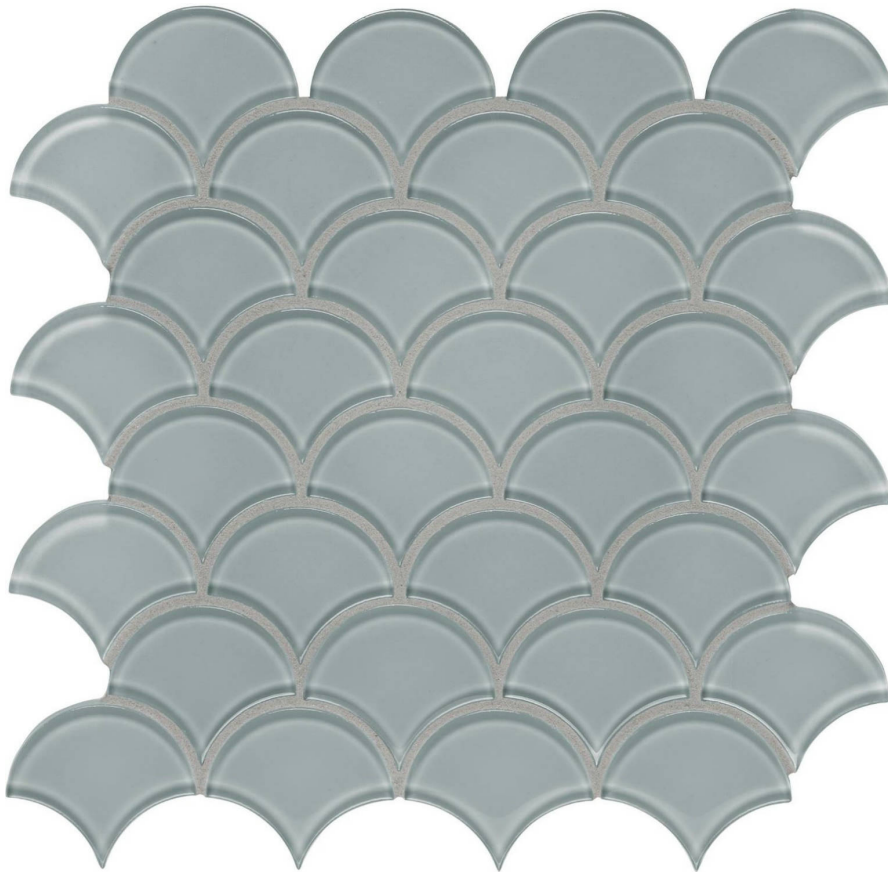

# WORLD TILE

---

## PRODUCT SHADOW SCALLOP MOSAIC

---

Mosaic and Decorative Tile | 12"x12" |

## TECHNICAL DATA

CODE: AC35-112  
NAME: Shadow Scallop Mosaic  
SIZE: 12"x12"  
SERIES: Bliss Element  
FINISH: Gloss  
LOOK: Glass  
FAMILY: Mosaic and Decorative Tile  
MOSAIC CHIP SIZE: Mesh-Mounted  
BILLING UNIT: SF  
STYLE: Classic  
SUITABLE FOR: Indoor|Outdoor  
TYPE OF PIECE: Mosaic  
USE: Wall only