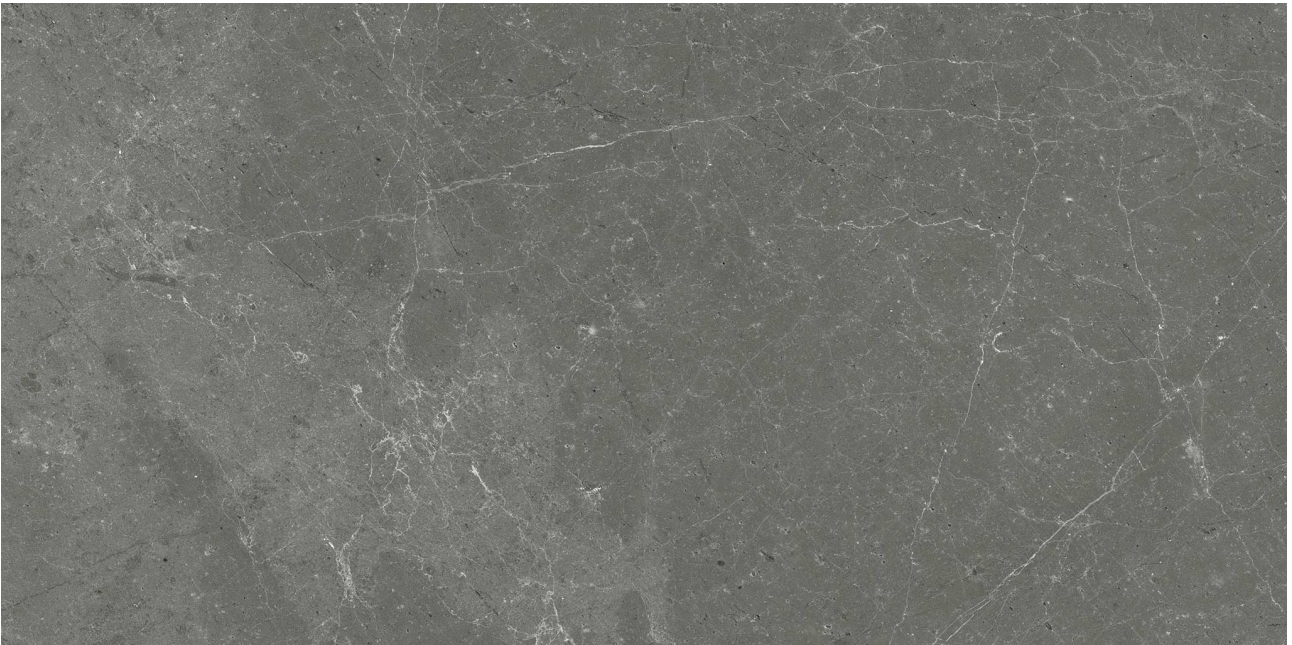

# WORLD TILE

---

**PRODUCT**  
**STARK CARBON 12X24**

---

Stone | 12"x24" | Marble

## TECHNICAL DATA

CODE: AS5000-02680

NAME: Stark Carbon 12x24

SIZE: 12"x24"

SERIES: Stark Carbon

FINISH: Polished

EDGE: Straight Edge

FAMILY: Stone