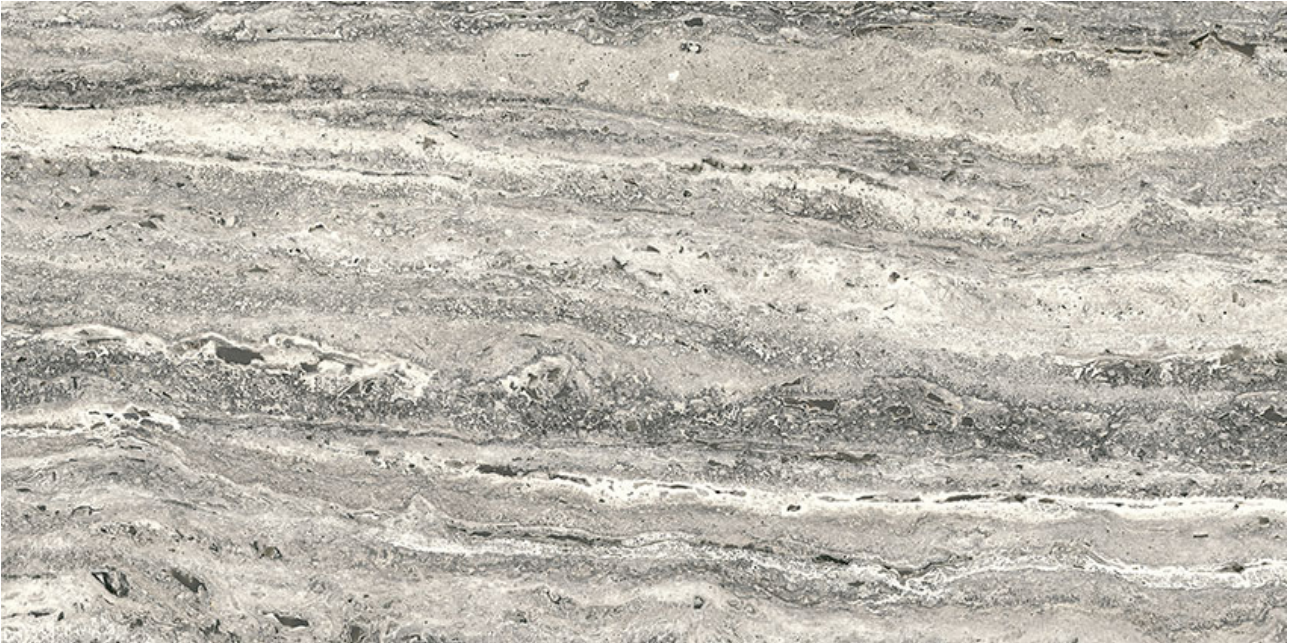

WORLD TILE

PRODUCT

ROYAL STONWORKS 12X24 REGAL GREY VEIN GRN

Tile | 12"x24" | Porcelain

TECHNICAL DATA

CODE: QUSW-RG-5G
NAME: Royal Stoneworks 12X24 Regal Grey Vein Grn
SIZE: 12"x24"
SERIES: Royal Stoneworks
FINISH: Grained
LOOK: Stone Look
EDGE: Rectified
FAMILY: Tile
FROST RESISTANCE: Yes
SPECIAL ORDER: Special Order
STYLE: Contemporary
SUITABLE FOR: Indoor|Shower
TYPOLOGY: Porcelain
TYPE OF PIECE: Field Tile
USE: Floor and Wall