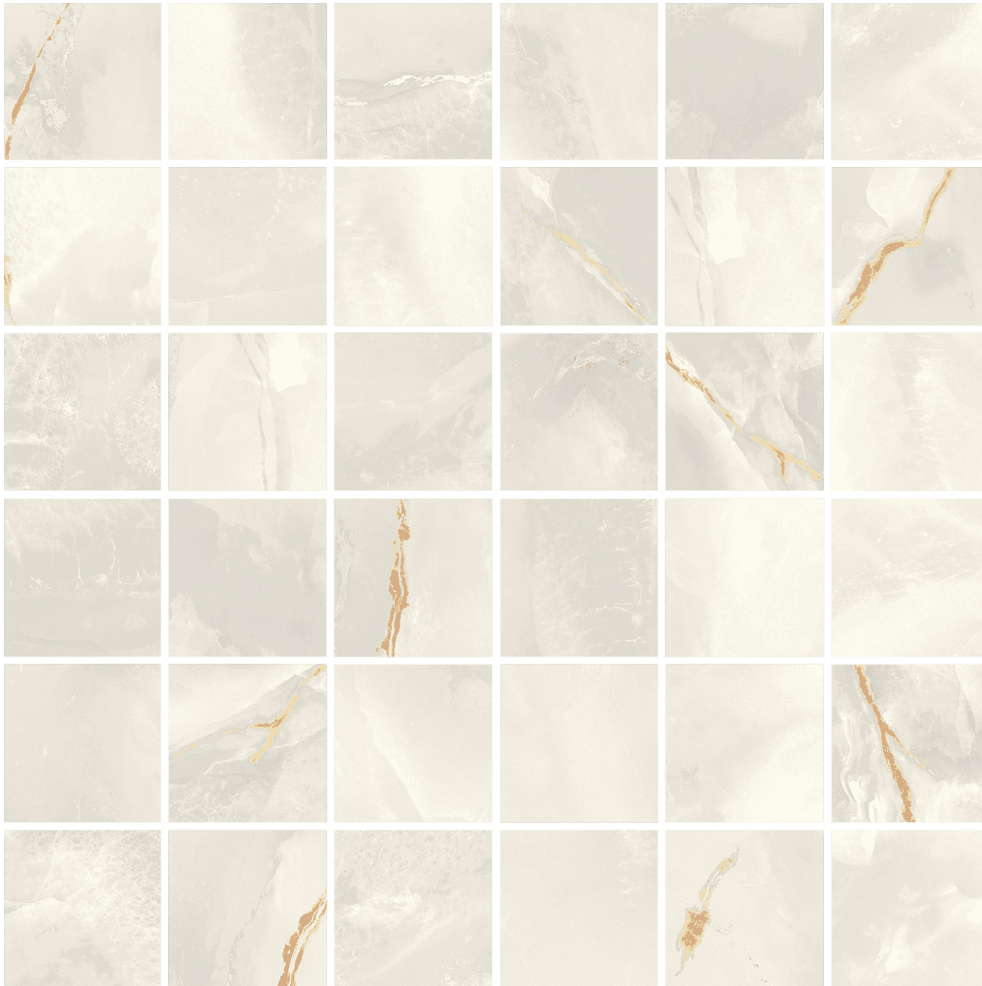

WORLD TILE

PRODUCT

VENEZIA 2X2\'' MOSAIC GREY

Tile | 12"x12" | Porcelain

GRAPHIC VARIETY

TECHNICAL DATA

CODE: QUVN-GR-FM
NAME: Venezia 2x2" Mosaic Grey
SIZE: 12"x12"
SERIES: Venezia
FINISH: Matt
LOOK: Marble Look
FAMILY: Tile
FROST RESISTANCE: Yes
MOSAIC CHIP SIZE: 2"x2"
PEI: 4
BILLING UNIT: SH
SHADE VARIATION: 8 mm
SUITABLE FOR: Indoor, Shower
TYPOLOGY: Porcelain
TYPE OF PIECE: Mosaic
USE: Floor and Wall