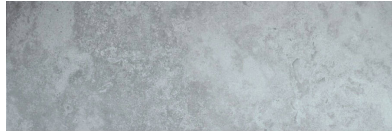

GRAPHIC VARIETY