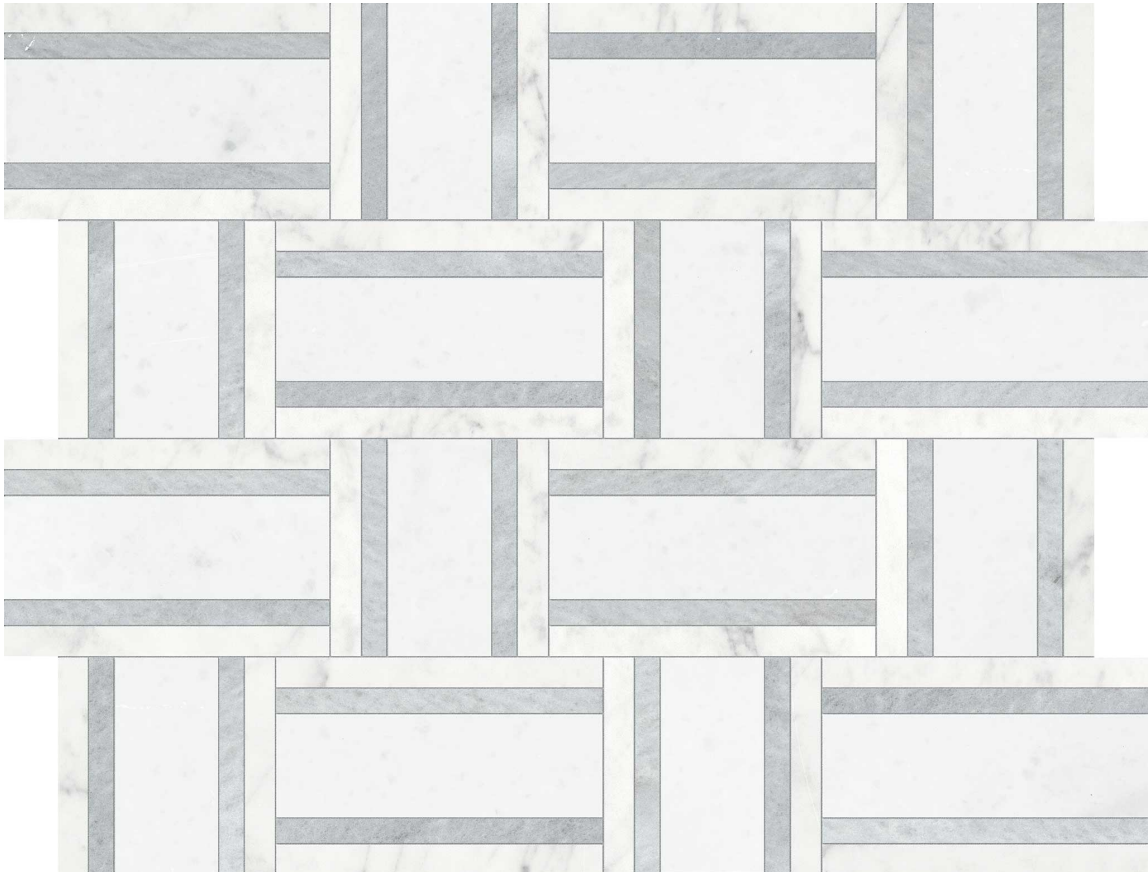

WORLD TILE

PRODUCT

UTOPIO CESTO DOVE MOSAIC

Stone | 11.8"x14.75" | Natural Stone

TECHNICAL DATA

CODE: AS5001-04220

NAME: Utopio Cesto Dove Mosaic

SIZE: 11.8"x14.75"

SERIES: Utopio

FINISH: Honed

FAMILY: Stone

BILLING UNIT: SF

SUITABLE FOR: Indoor|Shower

TYPOLOGY: Natural Stone

TYPE OF PIECE: Mosaic

USE: Floor and Wall