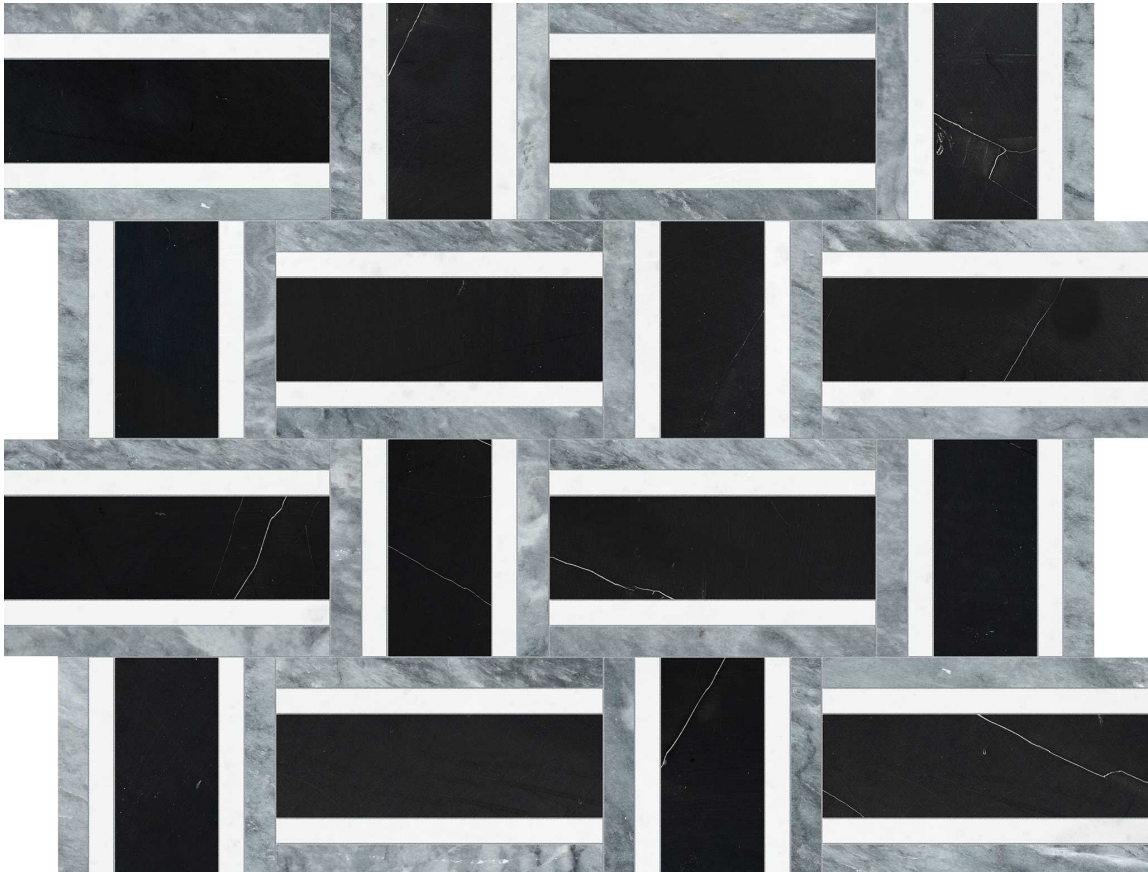

# WORLD TILE

---

### UTOPIO CESTO MONOCHROMO MOSAIC

---

Stone | 11.8"x14.75" | Natural Stone

SUITABLE FOR: Indoor|Shower

TYPOLOGY: Natural Stone

TYPE OF PIECE: Mosaic

USE: Floor and Wall

NOTES: Mosaic sheet sizes are nominal and may vary slightly due to standard manufacturing tolerances.