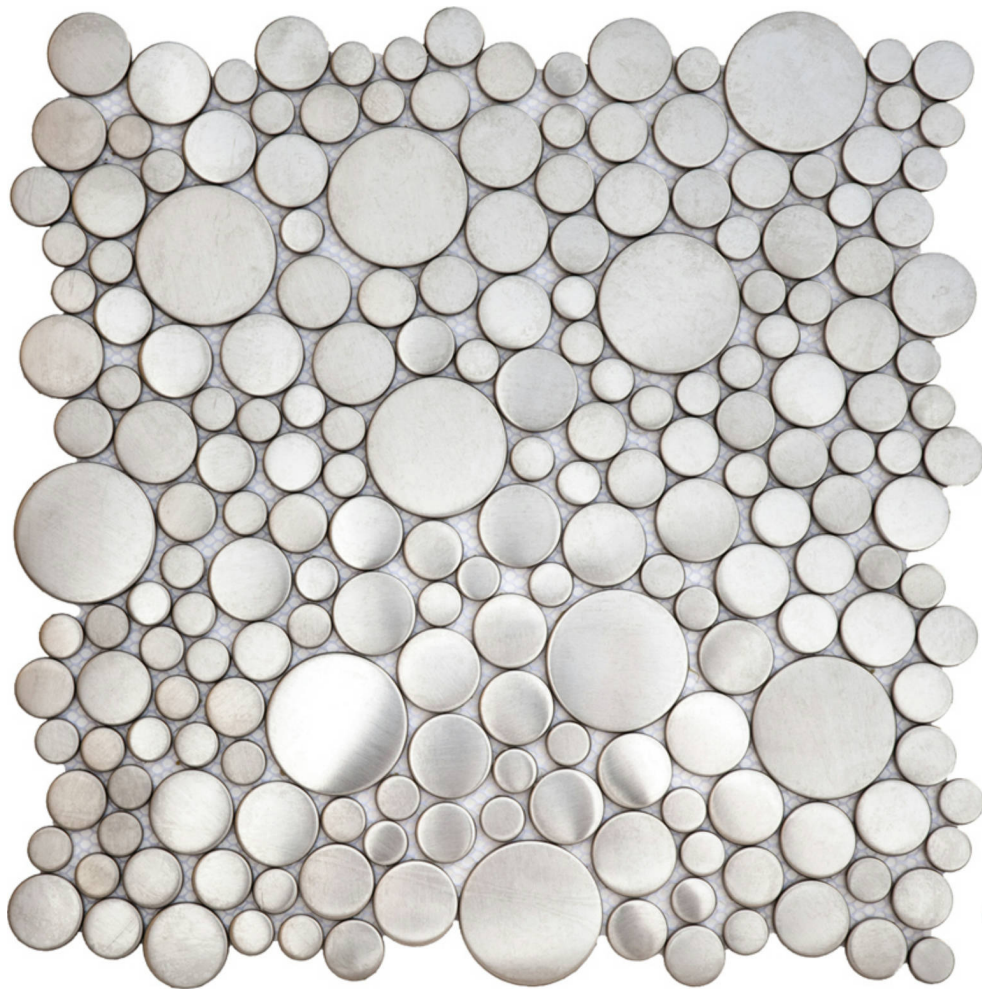

# WORLD TILE

---

### BRUSHED SILVER PENNY ROUNDS INOX METAL INTERLOCKING MOSAIC

---

Mosaic and Decorative Tile | 12.2"x12.2" | Metal

## TECHNICAL DATA

CODE: RVCHAWM020

NAME: Brushed Silver Penny Rounds Inox Metal Interlocking Mosaic

SIZE: 12.2"x12.2"

SERIES: Chelsea Collection

LOOK: Multi-Look Mosaics

FAMILY: Mosaic and Decorative Tile

BILLING UNIT: SH

SUITABLE FOR: Backsplash,Indoor,Outdoor,Shower,Pool

TYPOLOGY: Metal

TYPE OF PIECE: Mosaic

USE: Floor and Wall