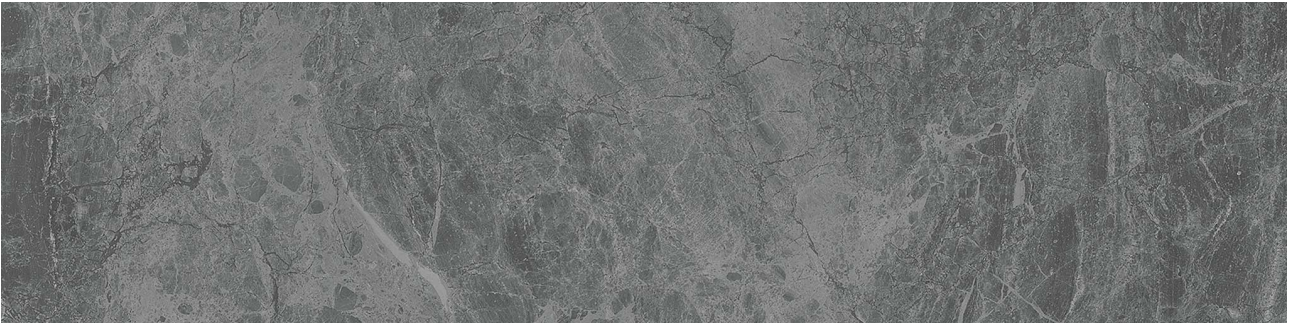

WORLD TILE

PRODUCT
GEMMA MYSTIQUE 3X12

Stone | 3"x12" | Marble

TECHNICAL DATA

CODE: AS5000-03580
NAME: Gemma Mystique 3x12
SIZE: 3"x12"
SERIES: Virtue Bianco
FINISH: Honed
EDGE: Straight Edge
FAMILY: Stone
BILLING UNIT: SF
SUITABLE FOR: Indoor|Shower
TYPOLOGY: Marble
TYPE OF PIECE: Field Tile
USE: Floor and Wall