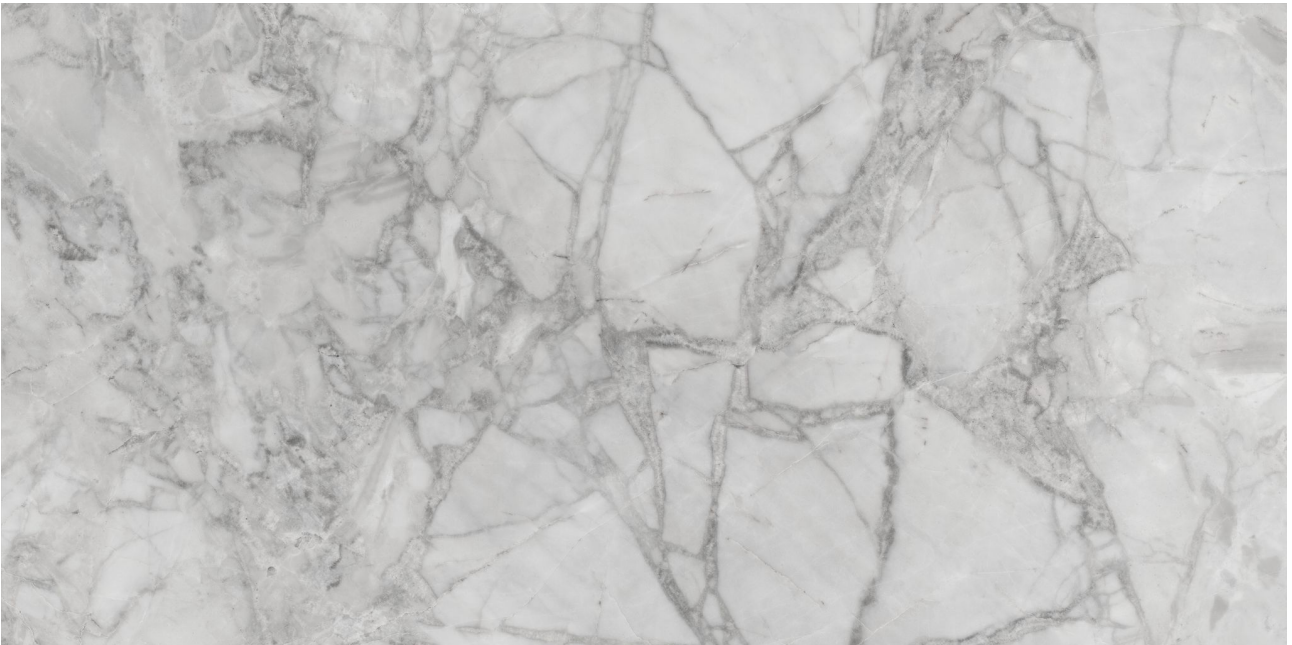

WORLD TILE

PRODUCT
FLORENCE 12X24F GRIGIO TEXTURE

Tile | 12"x24" | Glazed Porcelain

GRAPHIC VARIETY

TECHNICAL DATA

CODE: QUFC-GR-2T
NAME: Florence 12X24F Grigio Texture
SIZE: 12"x24"
SERIES: Florence
FINISH: Texture
LOOK: Marble Look
BREAKING STRENGTH (APH): >350 - >1600
CHEMICAL RESISTANCE (APH): CLASS A
DCOF (APH): MATTE ≥ 0.60
FAMILY: Tile
FROST RESISTANCE: Yes
PEI: 4
R VALUE (APH): MATTE R10
BILLING UNIT: SF
SHADE VARIATION: V3
STAIN RESISTANCE (APH): CLASS A & 5
STYLE: Contemporary
SUITABLE FOR: Indoor, Outdoor, Pool, Backsplash, Shower
TYPOLOGY: Glazed Porcelain
THICKNESS (APH): 8.4 mm
TYPE OF PIECE: Field Tile
USE: Floor and Wall
WATER ABSORPTION (APH): $\leq 0.5\%$