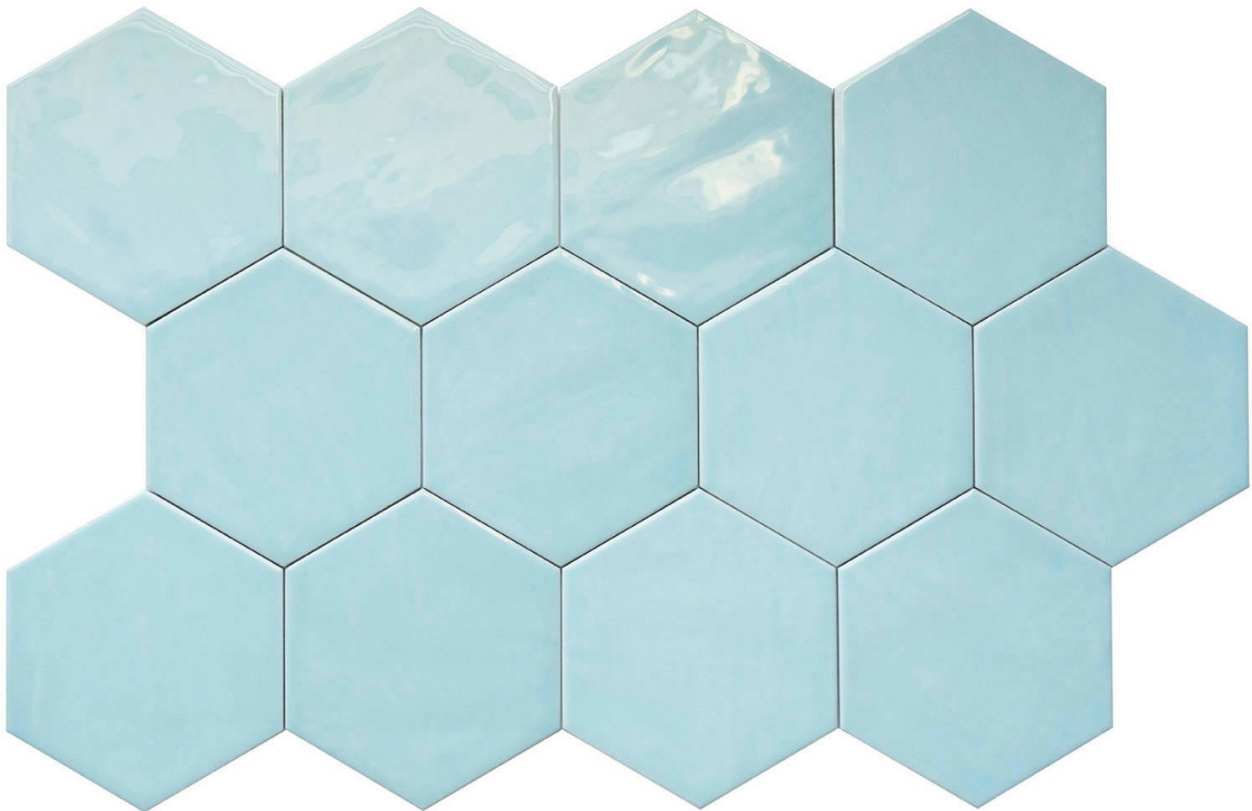

# WORLD TILE

---

### RONDA 5.5X6.3" BLUE HEXAGON

---

Tile | 5.5"x6.3" | Porcelain

## TECHNICAL DATA

CODE: QURN-BL-1  
NAME: Ronda 5.5X6.3" Blue Hexagon  
SIZE: 5.5"x6.3"  
SERIES: Ronda  
FINISH: Gloss  
LOOK: Hand-crafted  
FAMILY: Tile  
FROST RESISTANCE: Yes  
PEI: 3  
BILLING UNIT: SF  
SHADE VARIATION: V1  
STYLE: Traditional  
SUITABLE FOR: Backsplash|Indoor|Outdoor|Pool|Shower  
TYPOLOGY: Porcelain  
TYPE OF PIECE: Field Tile  
USE: Floor and Wall