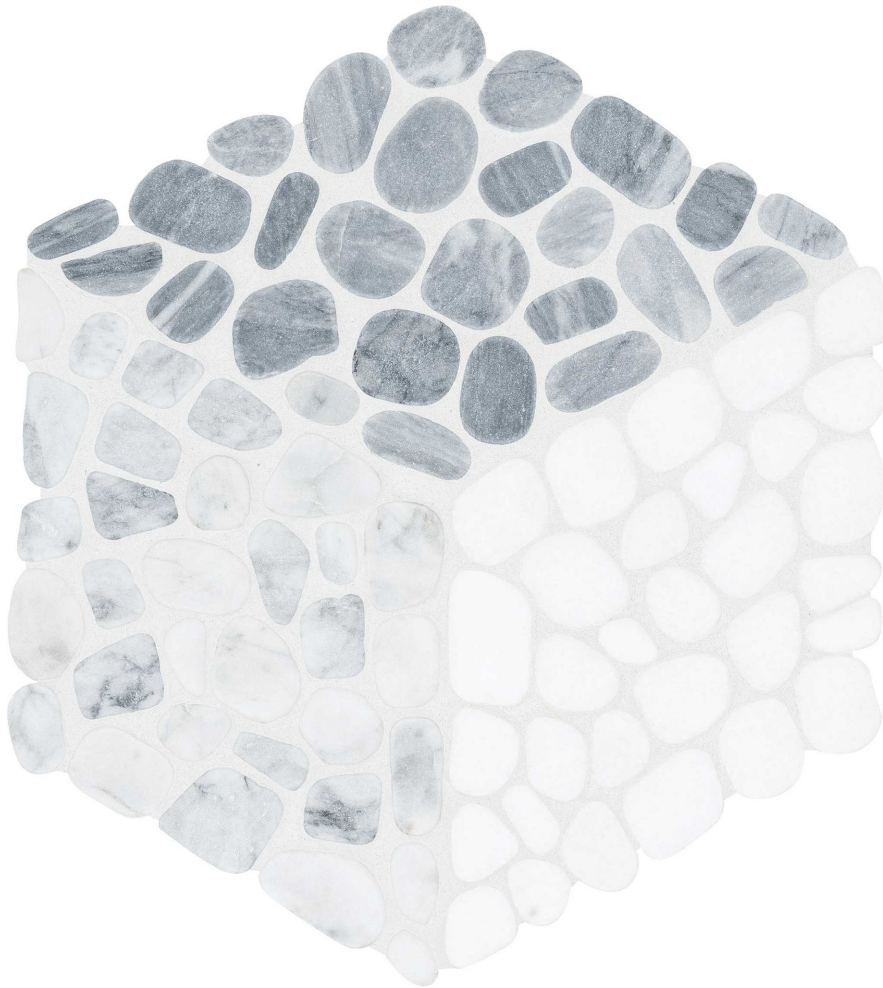

WORLD TILE

PRODUCT
CABANA RIVER NODE PEBBLE

Stone | 10.2"x11.8" | Marble

TECHNICAL DATA

CODE: AS5001-04480

NAME: Cabana River Node Pebble

SIZE: 10.2"×11.8"

SERIES: Cabana

FINISH: Tumbled

FAMILY: Stone

BILLING UNIT: SF

SUITABLE FOR: Indoor|Shower

TPOLOGY: Marble

TYPE OF PIECE: Mosaic

USE: Floor and Wall

NOTES: Mosaic sheet sizes are nominal and may vary slightly due to standard manufacturing tolerances.