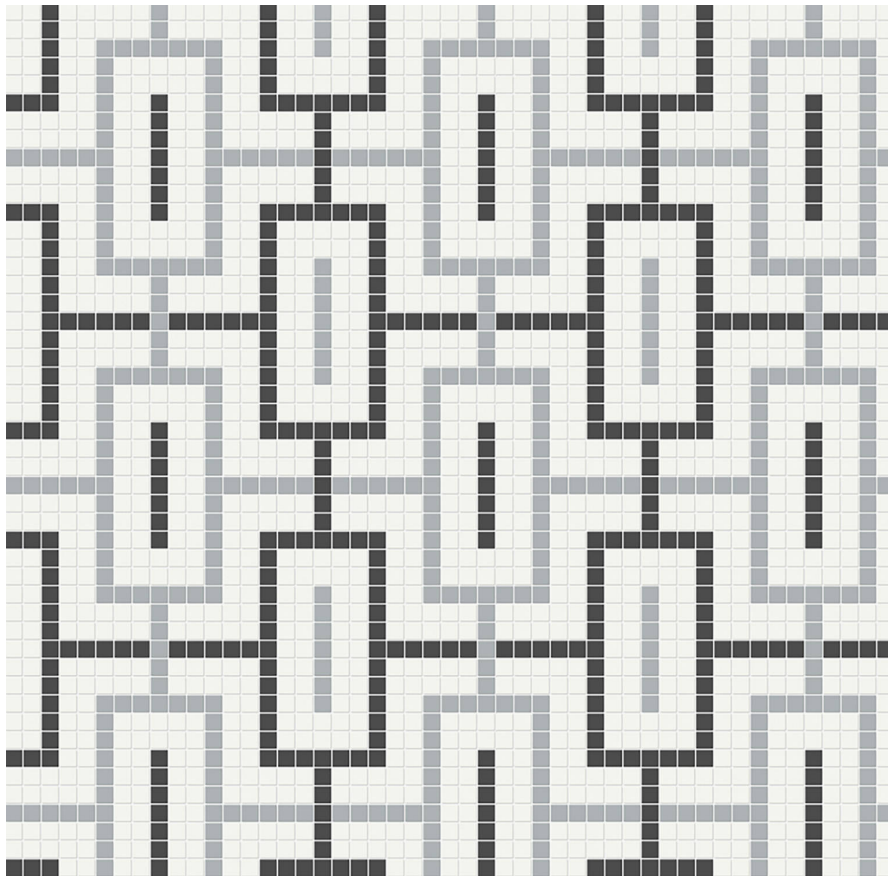

# WORLD TILE

---

### DAWN BLEND MATTE CHAIN PATTERN MOSAIC

---

Tile | 11.42"x11.42" | Porcelain

### TECHNICAL DATA

CODE: QUTR-DA-M19M  
NAME: Dawn Blend Matte Chain Pattern Mosaic  
SIZE: 11.42"x11.42"  
SERIES: Traditions  
FINISH: Matt  
LOOK: Mono-Color  
FAMILY: Tile  
FROST RESISTANCE: Yes  
MOSAIC CHIP SIZE: Mesh-Mounted  
BILLING UNIT: SF  
STYLE: Classic  
SUITABLE FOR: Backsplash,Indoor  
TYPOLOGY: Porcelain  
TYPE OF PIECE: Mosaic  
USE: Floor and Wall