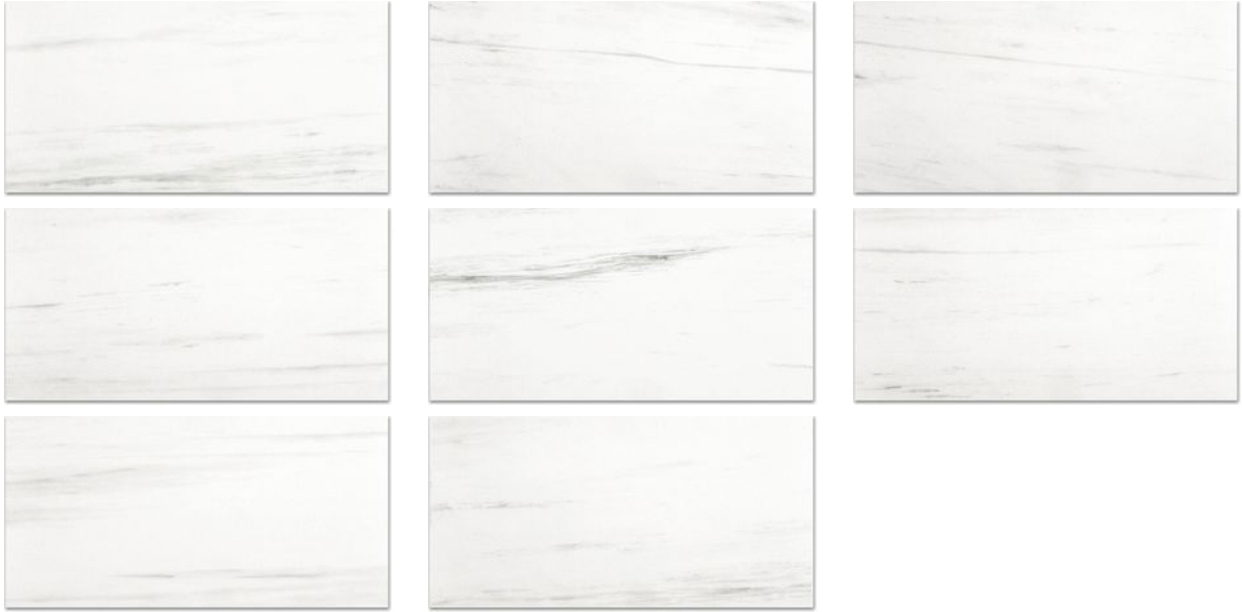

# WORLD TILE

---

**PRODUCT**  
**POLISHED DEVOTION 12X24**

---

Tile | 12"x24" | Porcelain

## GRAPHIC VARIETY

## TECHNICAL DATA

CODE: QUAD-DE-2PN  
NAME: Polished Devotion 12X24  
SIZE: 12"x24"  
SERIES: Ardor  
FINISH: Polished  
LOOK: Marble Look  
EDGE: Rectified  
FAMILY: Tile  
FROST RESISTANCE: Yes  
BILLING UNIT: SF  
STYLE: Contemporary  
SUITABLE FOR: Indoor  
TYPOLOGY: Porcelain  
TYPE OF PIECE: Field Tile  
USE: Floor and Wall