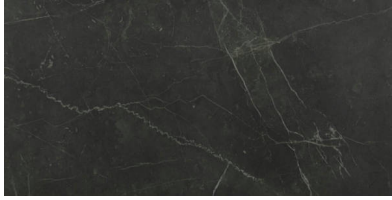

WORLD TILE

PRODUCT
TIVOLI NERO POLISHED 24X48

Tile | 24"x48" | Glazed Porcelain

GRAPHIC VARIETY

ROOM SCENES

TECHNICAL DATA

CODE: QULX-TI-4PN
NAME: Tivoli Nero Polished 24X48
SIZE: 24"x48"
SERIES: Luxury
FINISH: Polished
LOOK: Marble Look
EDGE: Rectified
FAMILY: Tile
FROST RESISTANCE: Yes
PEI: 4
BILLING UNIT: SF
STYLE: Contemporary
SUITABLE FOR: Indoor|Shower
TYPOLOGY: Glazed Porcelain
TYPE OF PIECE: Field Tile
USE: Floor and Wall