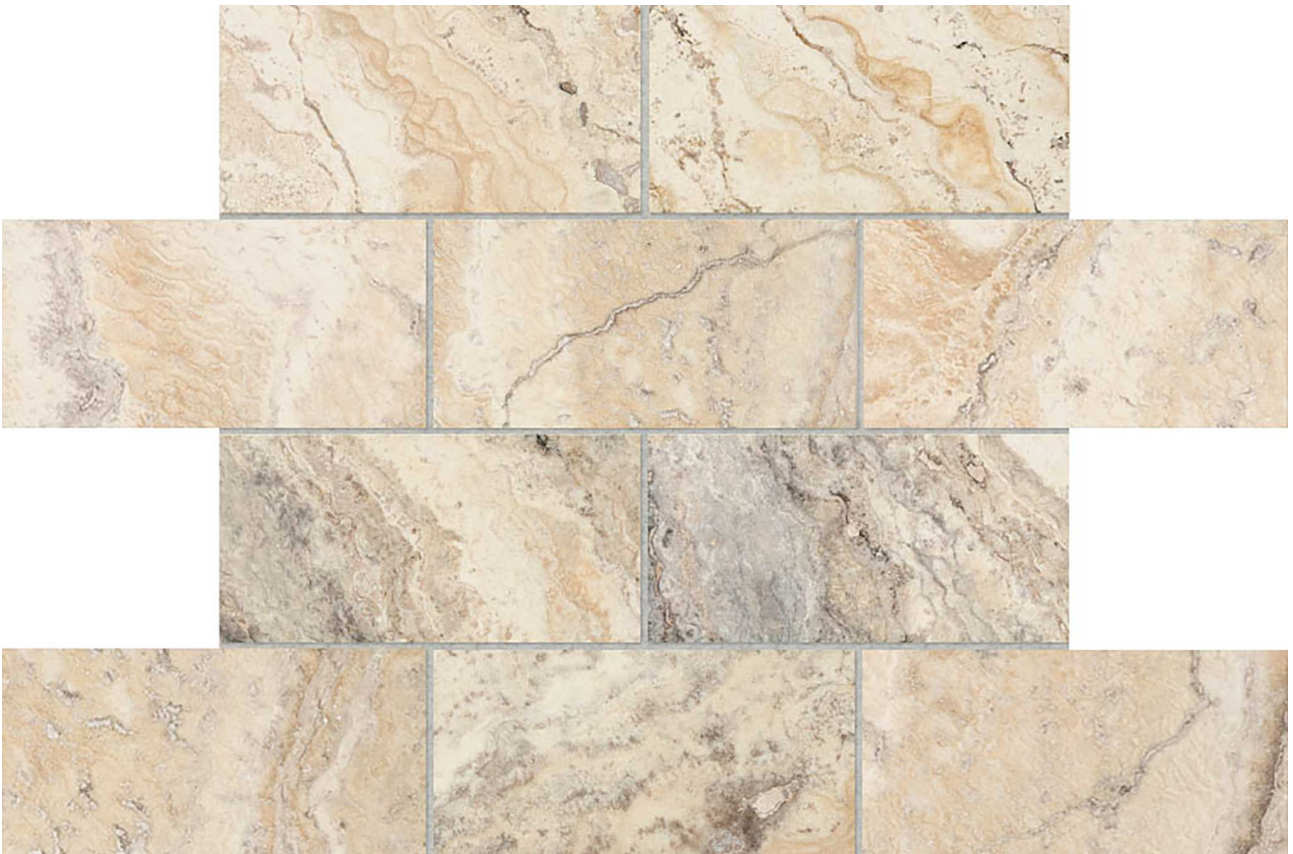

WORLD TILE

PRODUCT PICASSO 3X6

Stone | 12"x12" | Travertine

TECHNICAL DATA

CODE: AS5000-01480

NAME: Picasso 3x6

SIZE: 12"x12"

SERIES: Picasso

FINISH: Filled & Honed

FAMILY: Stone

MOSAIC CHIP SIZE: 3"x6"

BILLING UNIT: SF

SUITABLE FOR: Indoor|Shower

TPOLOGY: Travertine

TYPE OF PIECE: Mosaic

USE: Floor and Wall