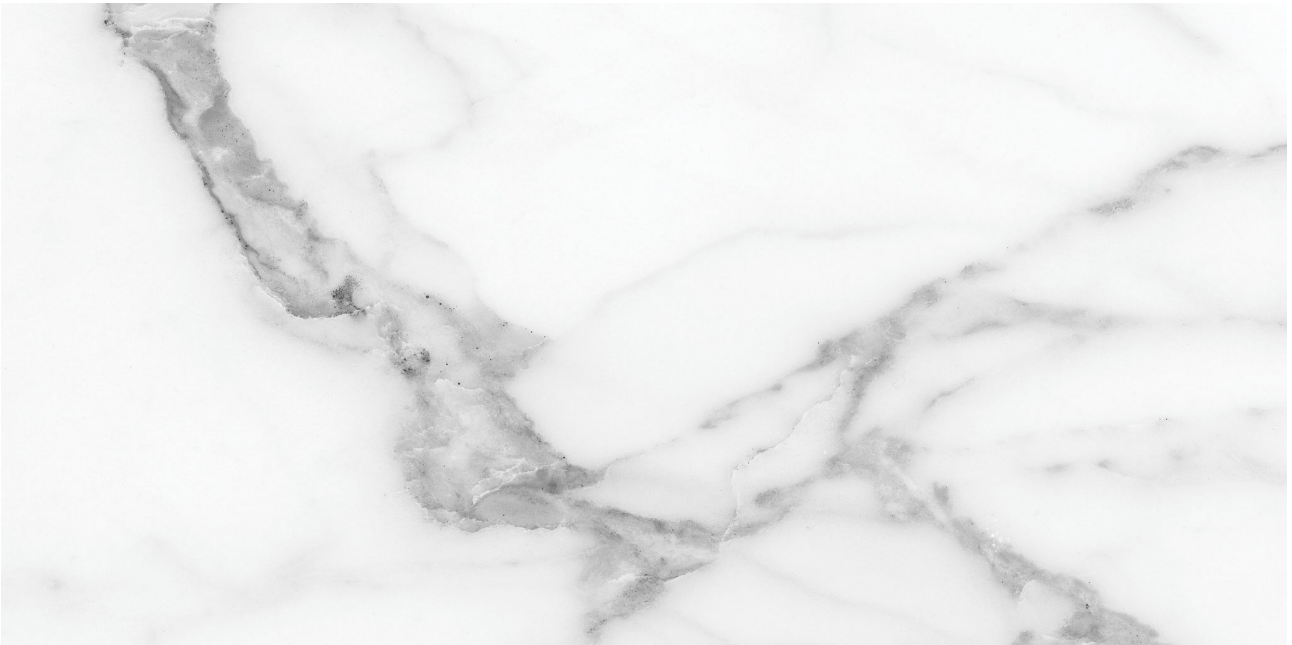

WORLD TILE

PRODUCT
FLORENCE 12X24F STATUARIO TEXTURE

Tile | 12"x24" | Glazed Porcelain

GRAPHIC VARIETY

TECHNICAL DATA

CODE: QUFC-ST-2T
NAME: Florence 12X24F Statuario Texture
SIZE: 12"x24"
SERIES: Florence
FINISH: Texture
LOOK: Marble Look
BREAKING STRENGTH (APH): >350 - >1600
CHEMICAL RESISTANCE (APH): CLASS A
DCOF (APH): MATTE ≥ 0.60
FAMILY: Tile
FROST RESISTANCE: Yes
PEI: 4
R VALUE (APH): MATTE R10
BILLING UNIT: SF
SHADE VARIATION: V3
STAIN RESISTANCE (APH): CLASS A & 5
STYLE: Contemporary
SUITABLE FOR: Indoor, Outdoor, Pool, Backsplash, Shower
TYPOLOGY: Glazed Porcelain
THICKNESS (APH): 8.4 mm
TYPE OF PIECE: Field Tile
USE: Floor and Wall
WATER ABSORPTION (APH): $\leq 0.5\%$