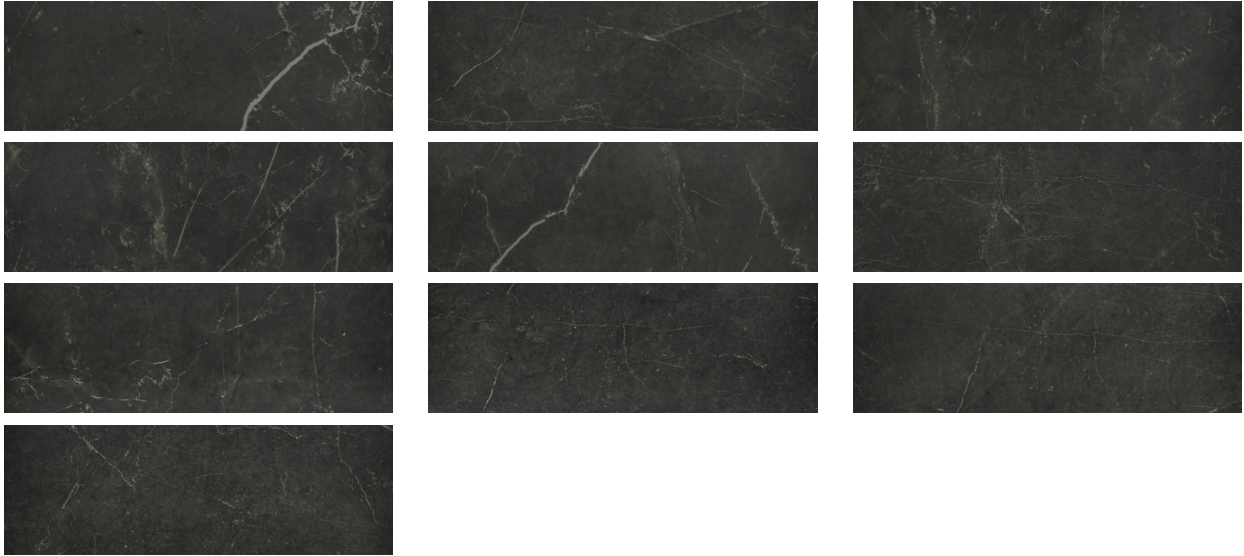

# WORLD TILE

---

**PRODUCT**  
**TIVOLI NERO POLISHED 4X12**

---

Tile | 4"x12" | Glazed Porcelain

## GRAPHIC VARIETY

## TECHNICAL DATA

CODE: QULX-TI-1PN  
NAME: Tivoli Nero Polished 4X12  
SIZE: 4"x12"  
SERIES: Luxury  
FINISH: Polished  
LOOK: Marble Look  
EDGE: Rectified  
FAMILY: Tile  
FROST RESISTANCE: Yes  
PEI: 4  
BILLING UNIT: SF  
STYLE: Contemporary  
SUITABLE FOR: Backsplash|Indoor|Shower  
TYPOLOGY: Glazed Porcelain  
TYPE OF PIECE: Field Tile  
USE: Floor and Wall