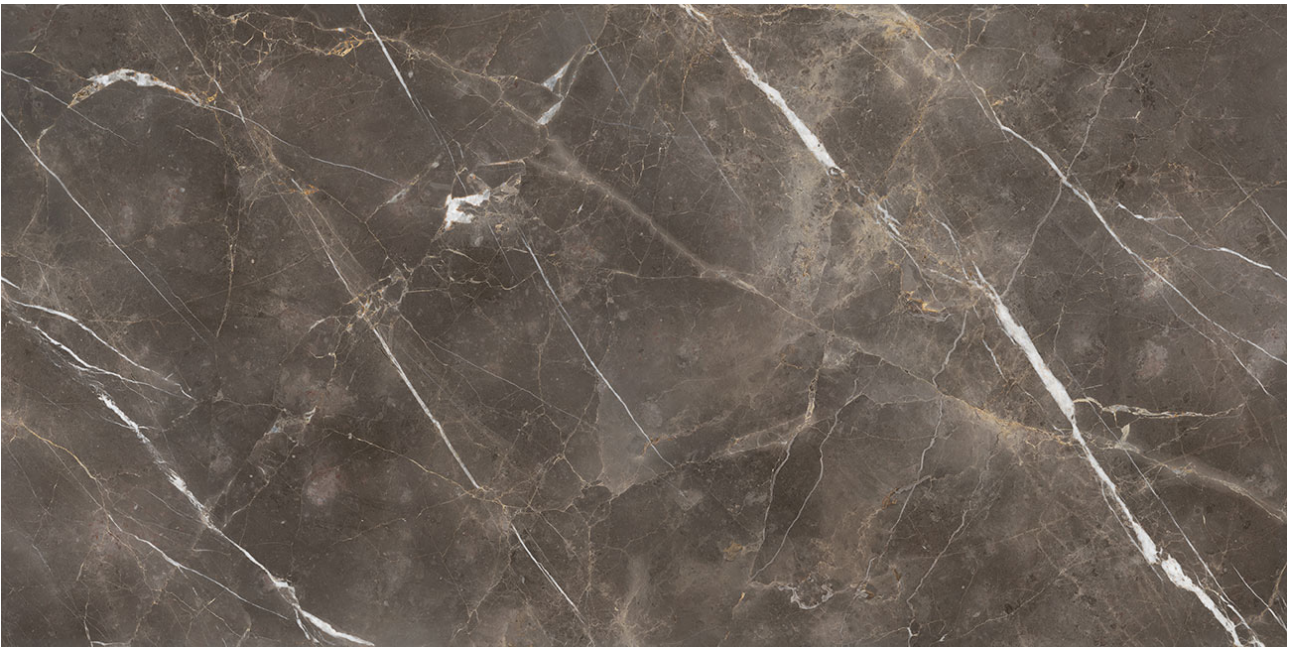

WORLD TILE

PRODUCT

**ROYAL STONEWORKS 63X126 REGAL BROWN MARBLE
POLISHED**

Tile | 63"x126" | Sintered Slab

TECHNICAL DATA

CODE: QUSW-RM-1P

NAME: Royal Stoneworks 63X126 Regal Brown Marble Polished

SIZE: 63"x126"

SERIES: Royal Stoneworks

FINISH: Polished

LOOK: Stone Look

EDGE: Rectified

FAMILY: Tile

FROST RESISTANCE: Yes

SHADE VARIATION: V3

SPECIAL ORDER: Special Order

STYLE: Contemporary

SUITABLE FOR: Indoor|Shower

TPOLOGY: Sintered Slab

TYPE OF PIECE: Field Tile

USE: Floor and Wall

NOTES: This product is special order and cannot be cancelled, returned, or refunded.

PACKING