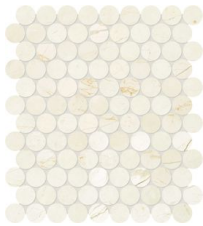

WORLD TILE

SERIES AVORIO CREMA

|| Marble

Alluring and refined, a sense of muted luxury is created through warm tones on a pristine charming canvas. Avorio Crema, with its subtle veins and ethereal charm, inspires a sense of luminous elegance in a space. Warm and indulgent, the soothing tonality exists in a gentle blend of creamy ivory with nuances of soft beige. A refined and

alluring expression of muted luxury.

PRODUCTS

Avorio Crema 24x24
24"x24" | Marble

Avorio Crema 12x24
12"x24" | Marble

Avorio Crema 24 Picket
12"x20" | Marble

Avorio Crema 1.25 Penny Round Mosaic
10"x14" | Marble

Avorio Crema 2 Hexagon Mosaic
12"x12" | Marble

Avorio Crema 2x6 Picket Mosaic
10.5"x12" | Marble

Avorio Crema 6 Hexagon Mosaic
10.5"x12" | Marble

Avorio Crema 3x12
3"x12" | Marble

Avorio Crema .5x12 Deco-Bar
0.5"x12" | Marble

Avorio Crema 1.25x4 Herringbone Mosaic
11.25"x11.375" | Marble

ROOM SCENES

Size	Product type	BOX			PALLET		
		pcs	sqft	lb	boxes	sqft	lb
24"x24"	Field Tile	2	7.97	52.492		286.92	
12"x24"	Field Tile	4	7.97	56.084		382.56	
12"x20"	Field Tile	4	6.46	40.124		310.08	
10"x14"	Mosaic	5	4.95	24.435		49.5	
12"x12"	Mosaic	5	4.95	27.2		49.5	
10.5"x12"	Mosaic	5	4.41	22.31		44.1	
3"x12"	Field Tile	30	7.43	48.42		334.35	
0.5"x12"	Trim	50		17.4			
11.25"x11.375"	Mosaic	5	4.41	22.82		44.1	