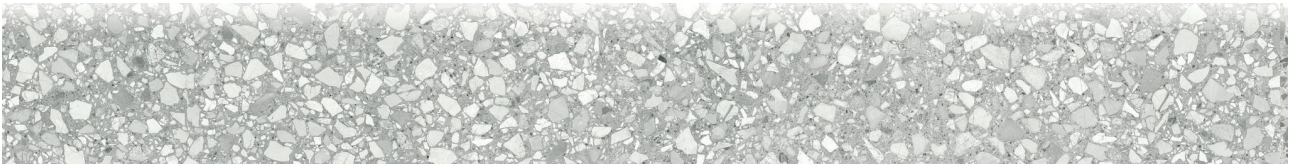

WORLD TILE

PRODUCT
STATION 3X24 ASH BULLNOSE

Tile | 3"x24" | Color Body Porcelain

TECHNICAL DATA

CODE: AC4502-02770

NAME: Station 3x24 Ash Bullnose

SIZE: 3"x24"

SERIES: Station

FINISH: Matte

LOOK: Terrazo

BREAKING STRENGTH (APH): $\geq 360 \geq 1600$

CHEMICAL RESISTANCE (APH): CLASS A

DCOF (APH): ≥ 0.50

FAMILY: Tile

FROST RESISTANCE: Yes

PEI: 4

SHADE VARIATION: V3

SPECIAL ORDER: Special Order

SUITABLE FOR: Indoor| Outdoor

TYPOLOGY: Color Body Porcelain

THICKNESS (APH): 8.4mm

TYPE OF PIECE: Trim

USE: Floor and Wall

WATER ABSORPTION (APH): $< 0.5\%$