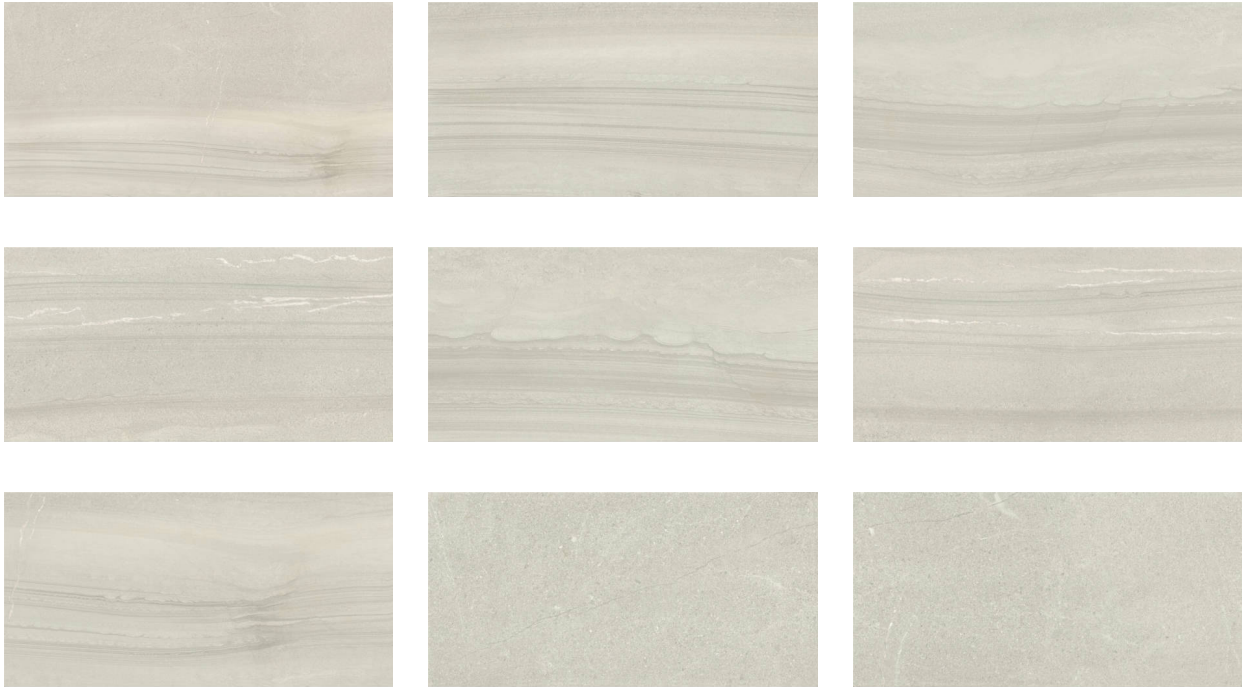

WORLD TILE

PRODUCT
24X48 COUNTRY TAUPE

Tile | 24"x48" | Porcelain

GRAPHIC VARIETY

TECHNICAL DATA

CODE: QURH-CO-2
NAME: 24x48 Country Taupe
SIZE: 24"x48"
SERIES: Rhythm
FINISH: Matt
LOOK: Marble Look
FAMILY: Tile
FROST RESISTANCE: Yes
PEI: 4
BILLING UNIT: SF
STYLE: Contemporary
SUITABLE FOR: Indoor, Shower
TYPOLOGY: Porcelain
TYPE OF PIECE: Field Tile
USE: Floor and Wall