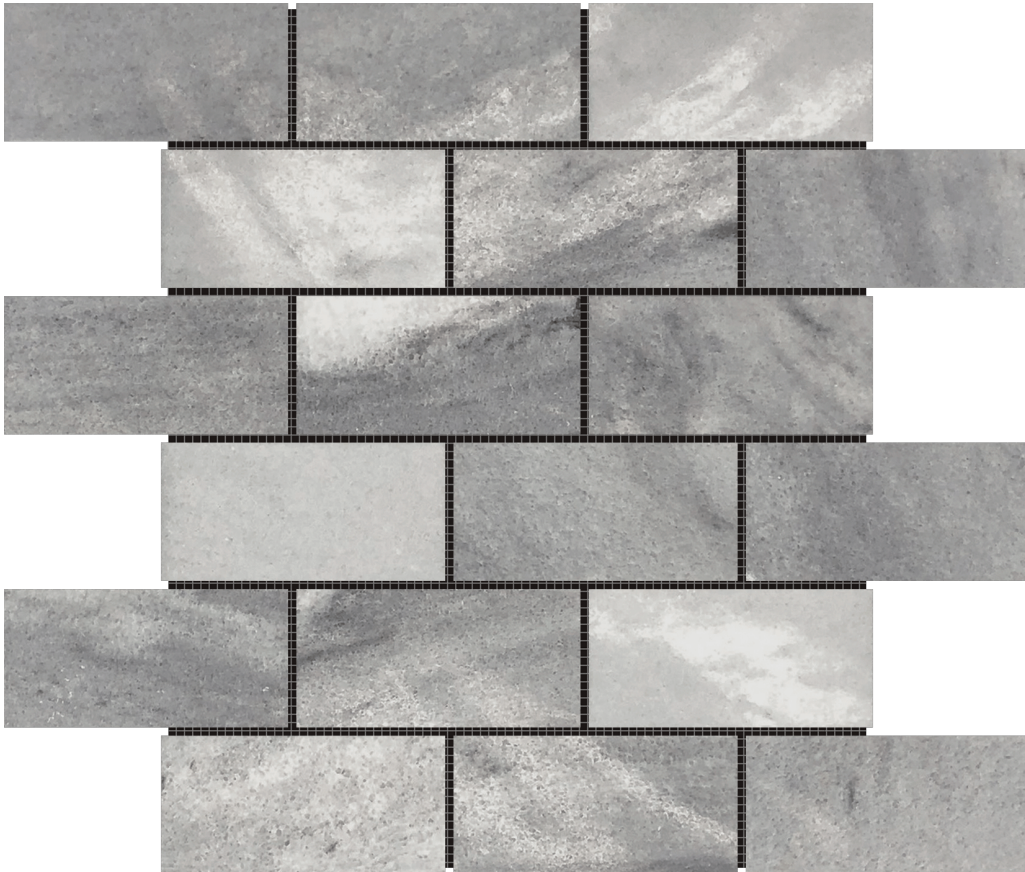

# WORLD TILE

---

### 2"X4" BRICK ICE GREY MOSAIC

---

Mosaic and Decorative Tile | 11.8"x11.8" | Marble

## TECHNICAL DATA

CODE: RVCHAWM117

NAME: 2"x4" Brick Ice Grey Mosaic

SIZE: 11.8"x11.8"

SERIES: Chelsea Collection

LOOK: Multi-Look Mosaics

FAMILY: Mosaic and Decorative Tile

BILLING UNIT: SH

SUITABLE FOR: Backsplash,Indoor,Outdoor,Shower,Pool

TPOLOGY: Marble

TYPE OF PIECE: Mosaic

USE: Floor and Wall